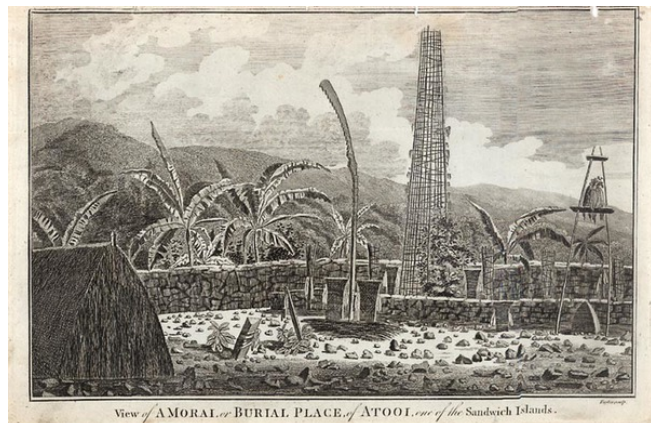

Stock#: 11343
Map Maker: Cook
Date: 1785
Place: London
Color: Uncolored
Condition: VG
Size: 13 x 8.5 inches
Price: SOLD

Description:

Detailed large view of a Native Hawaiian burial ground, drawn from the official account of Cook's Third Voyage. Narrow top margins, with some minor loss at the upper neatline, where the print was stitched into the volume. Normally a \$250.00 view.