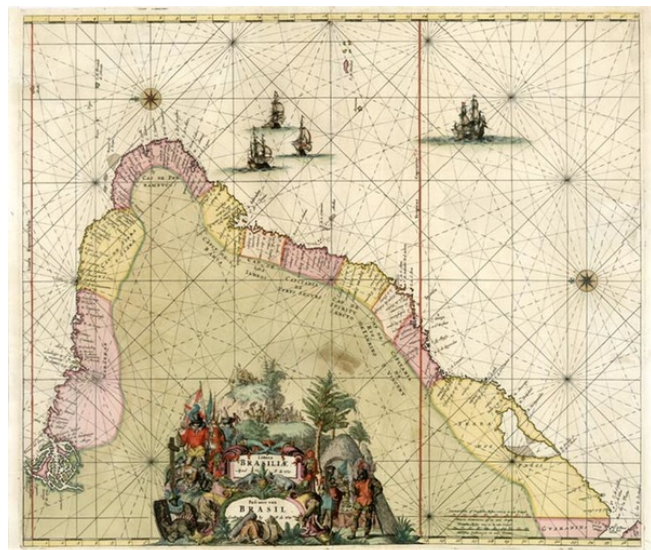

## Littora Brasiliae . . . Pascaert van Brasil

**Stock#:** 11296  
**Map Maker:** De Wit  
**Date:** 1675  
**Place:** Amsterdam  
**Color:** Hand Colored  
**Condition:** VG  
**Size:** 22 x 19.5 inches  
**Price:** SOLD

### Description:

Early state of De Wit's sea chart of Brazil, embellished with an elaborate cartouche, 2 compass roses and 5 sailing vessels. This example has been professionally restored, with several minor areas of reinforcement, including one along an old fold split and to support some paper weakness. Still a very decorative example of this sought after map. Normally, a \$2000.00 map.