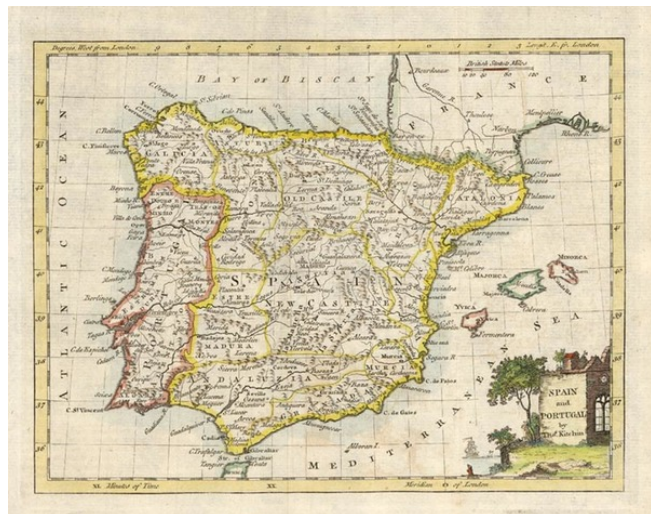

## Spain and Portugal

**Stock#:** 11273  
**Map Maker:** Kitchin  
**Date:** 1770  
**Place:** London  
**Color:** Hand Colored  
**Condition:** VG  
**Size:** 9.5 x 7.5 inches  
**Price:** SOLD

### Description:

Detailed map of the Iberian Peninsula. Shows provinces, towns, rivers, island, etc. Decorative cartouche.