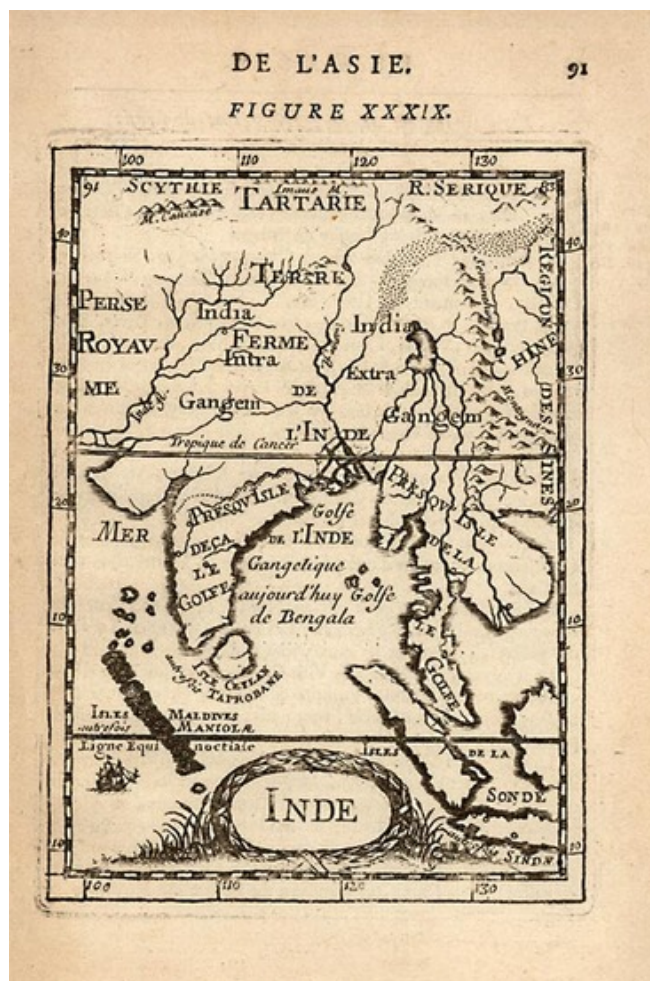

Barry Lawrence Ruderman Antique Maps Inc.

7407 La Jolla Boulevard
La Jolla, CA 92037

www.RareMaps.com

(858) 551-8500
blr@RareMaps.com

Inde

Stock#: 11238
Map Maker: Mallet
Date: 1683
Place: Paris
Color: Uncolored
Condition: VG
Size: 6 x 4 inches
Price: \$85.00

Description:

A detailed map of the Indian subcontinent and surrounding islands, also includes portions of Southeast and Central Asia. From Mallet's monumental Description de l' Univers, first published in Paris in 1683, perhaps the greatest work of its kind in the 17th Century.