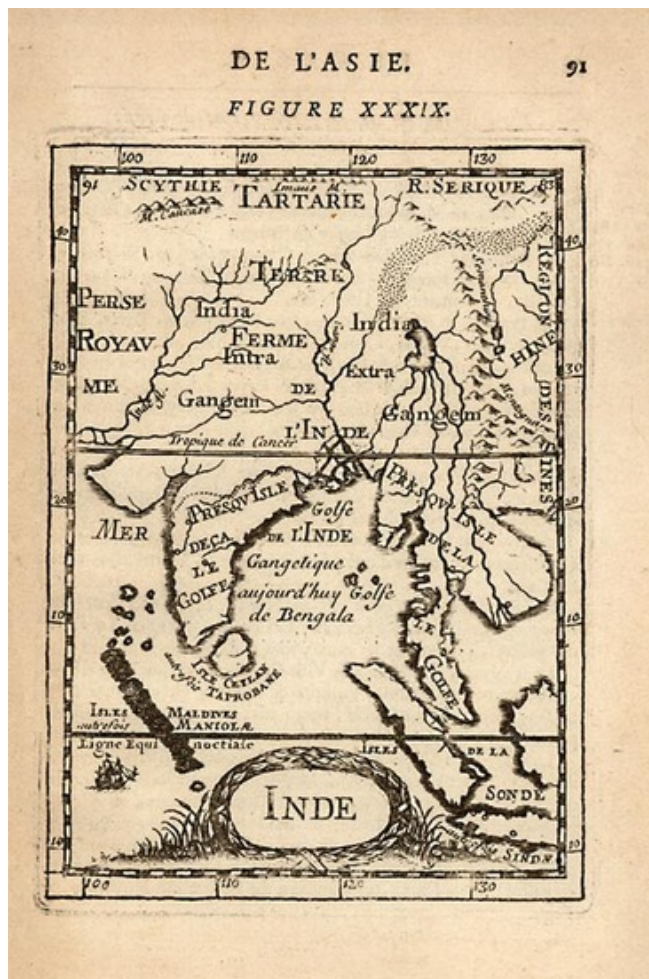

Barry Lawrence Ruderman Antique Maps Inc.

7407 La Jolla Boulevard
La Jolla, CA 92037

www.raremaps.com

(858) 551-8500
blr@raremaps.com

Inde

Stock#: 11238
Map Maker: Mallet
Date: 1683
Place: Paris
Color: Uncolored
Condition: VG
Size: 6 x 4 inches
Price: \$ 125.00

Description:

A detailed map of the Indian subcontinent and surrounding islands, also includes portions of Southeast and Central Asia. From Mallet's monumental Description de l' Univers, first published in Paris in 1683, perhaps the greatest work of its kind in the 17th Century.