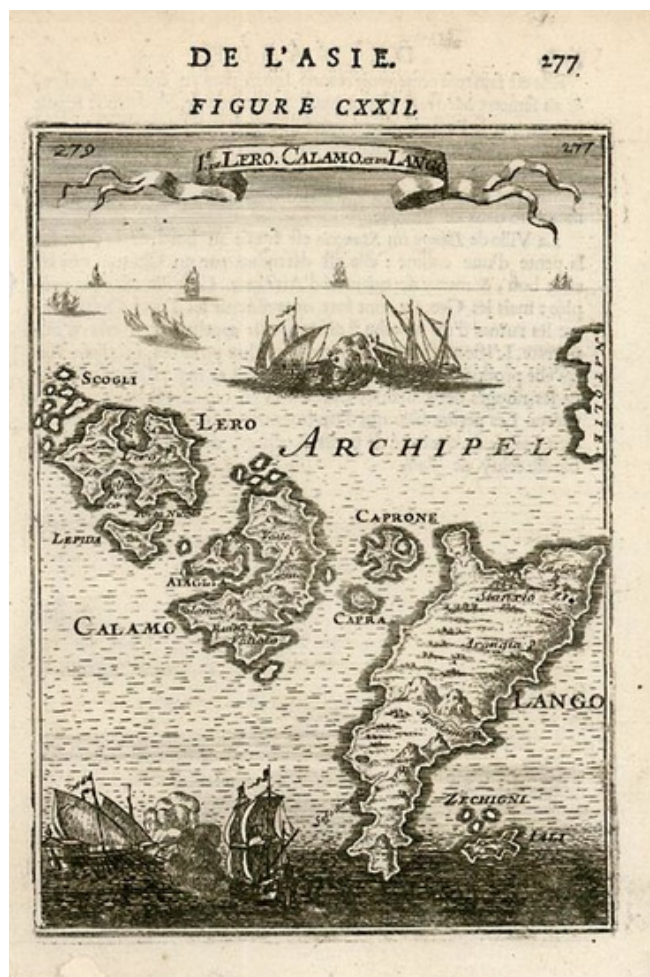

Barry Lawrence Ruderman Antique Maps Inc.

7407 La Jolla Boulevard
La Jolla, CA 92037

www.raremaps.com

(858) 551-8500
blr@raremaps.com

Is. De Lero, Calamo et de Lango

Stock#: 11229
Map Maker: Mallet
Date: 1683
Place: Paris
Color: Uncolored
Condition: VG
Size: 6 x 4.5 inches
Price: \$85.00

Description:

Decorative map of the islands of Lero, Calamo, and Lango.

Also shown are Scogli, Lepida, Capra, Caprone, Zechigni and Iali. A number of place names appear on the larger islands. A number of sailing vessels shown in the foreground, etc. From Mallet's monumental *Description de l' Univers*, first published in Paris in 1683, perhaps the greatest work of its kind in the 17th Century.