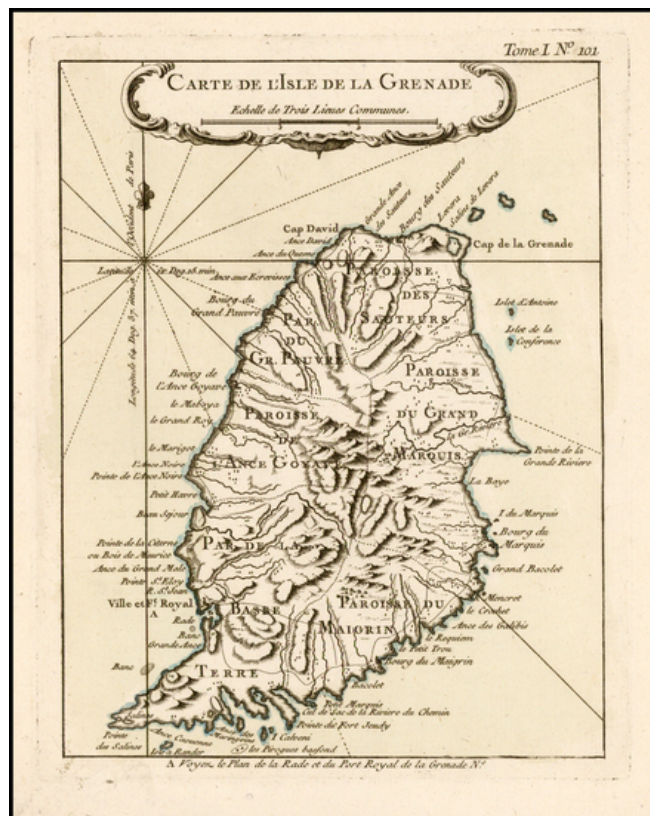

Barry Lawrence Ruderman Antique Maps Inc.

7407 La Jolla Boulevard
La Jolla, CA 92037

www.raremaps.com

(858) 551-8500
blr@raremaps.com

Carte De L'Isle De La Grenade

Stock#: 11160
Map Maker: Bellin
Date: 1764
Place: Paris
Color: Hand Colored
Condition: VG+
Size: 6.5 x 8.5 inches
Price: \$75.00

Description:

Antique Map of Grenada

Detailed map of the Island of Grenada, showing remarkable detail for the period.

Includes a large decorative title cartouche. From Bellin's *Petit Atlas Maritime*.

Detailed Condition: