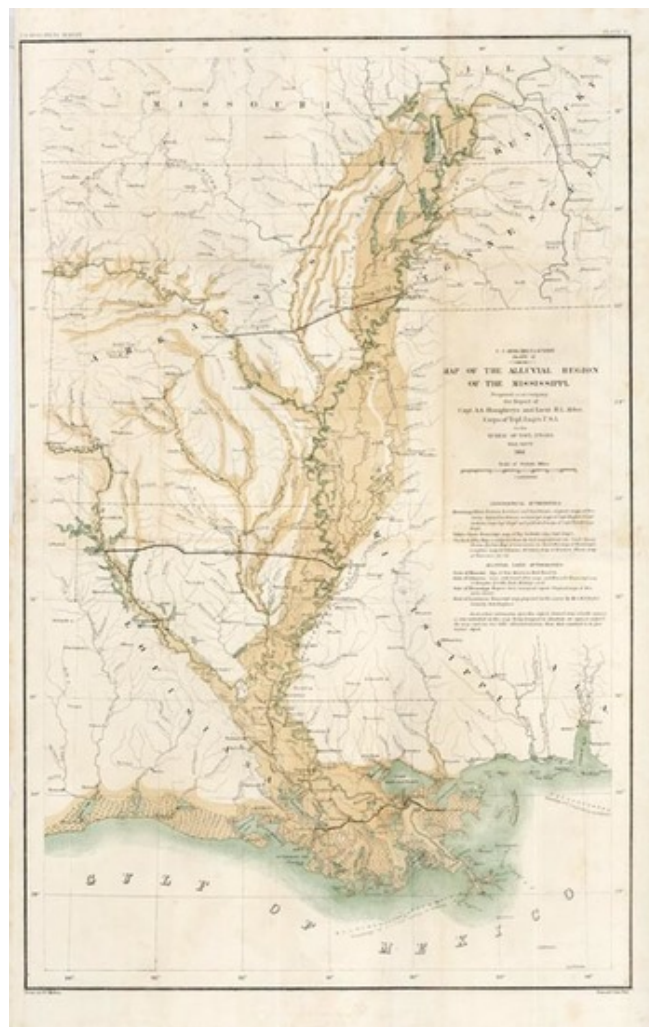

Barry Lawrence Ruderman Antique Maps Inc.

7407 La Jolla Boulevard
La Jolla, CA 92037

www.raremaps.com

(858) 551-8500
blr@raremaps.com

Map of the Alluvial Region of the Mississippi . . . 1861

Stock#: 11039
Map Maker: United States War Dept. /
Bowen & Co.
Date: 1861
Place: Philadelphia
Color: Hand Colored
Condition: VG
Size: 28 x 18 inches
Price: SOLD

Description:

Scarce map of the Mississippi River and Mississippi Valley basin, illustrating the Alluvial Land regions on the river and its major tributaries. From Humphreys & Abbot's Report Upon The Physics And Hydraulics of the Mississippi River Upon the Protection of the Alluvial Region Against Overflow and Upon the Deepening of the Mouths, published in 1861. Marvelous detail. No copy has been recorded in a dealer catalogue in over 20 years.

Detailed Condition:

Drawer Ref: Mississippi

Stock#: 11039