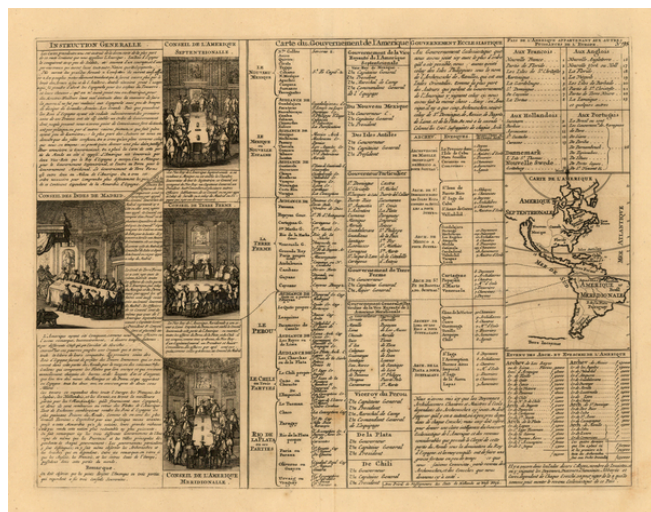

Barry Lawrence Ruderman Antique Maps Inc.

7407 La Jolla Boulevard
La Jolla, CA 92037

www.raremaps.com

(858) 551-8500
blr@raremaps.com

Carte De L'Amerique

Stock#: 11030
Map Maker: Chatelain
Date: 1720
Place: Amsterdam
Color: Uncolored
Condition: VG+
Size: 17.5 x 13 inches
Price: SOLD

Description:

Interesting map of California as an island, from Chatelain's monumental 7 volume Atlas Historique. Includes 4 printed views of the counsels of the West Indies, North America, South America and Terre Ferme, plus substantial descriptive text.