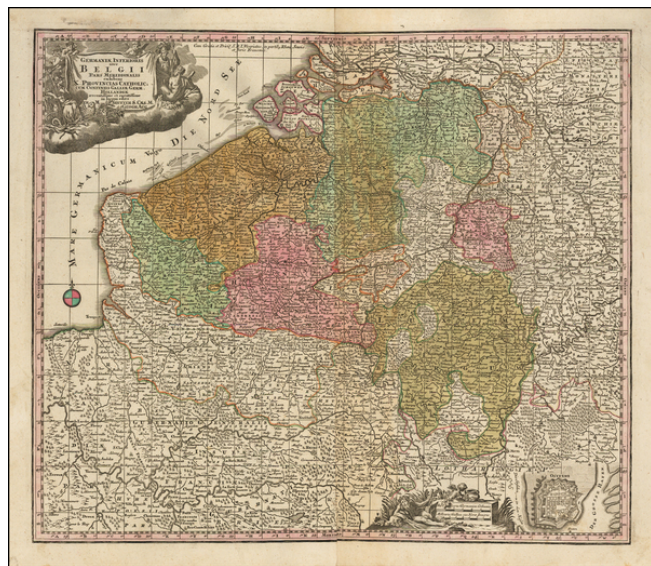

**Barry Lawrence Ruderman
Antique Maps Inc.**

7407 La Jolla Boulevard
La Jolla, CA 92037

www.raremaps.com

(858) 551-8500
blr@raremaps.com

**Germaniae Inferioris Sive Belgii Pars Meridionalis exhibens X. Provincias Catholi. Cum
Confiniis Galliae Germ. Hollandiae recentissime et curatissime in lucem edita**

Stock#: 11021
Map Maker: Seutter
Date: 1740
Place: Augsburg
Color: Hand Colored
Condition: VG
Size: 22 x 19.5 inches
Price: \$ 124.00

Description:

Decorative regional map of the Catholic regions of Belgium, centered on Namur. Inset plan of Oostende and Decorative cartouche. Minor fold split and tear at lower centerfold, else a nice example.