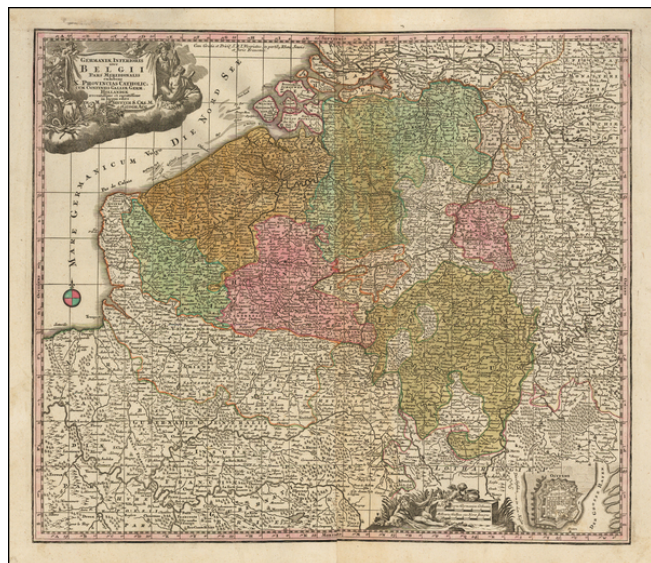

**Barry Lawrence Ruderman
Antique Maps Inc.**

7407 La Jolla Boulevard
La Jolla, CA 92037

www.raremaps.com

(858) 551-8500
blr@raremaps.com

**Germaniae Inferioris Sive Belgii Pars Meridionalis exhibens X. Provincias Catholi. Cum
Confiniis Galliae Germ. Hollandiae recentissime et curatissime in lucem edita**

Stock#: 11021
Map Maker: Seutter
Date: 1740
Place: Augsburg
Color: Hand Colored
Condition: VG
Size: 22 x 19.5 inches
Price: \$124.00

Description:

Decorative regional map of the Catholic regions of Belgium, centered on Namur. Inset plan of Oostende and Decorative cartouche. Minor fold split and tear at lower centerfold, else a nice example.