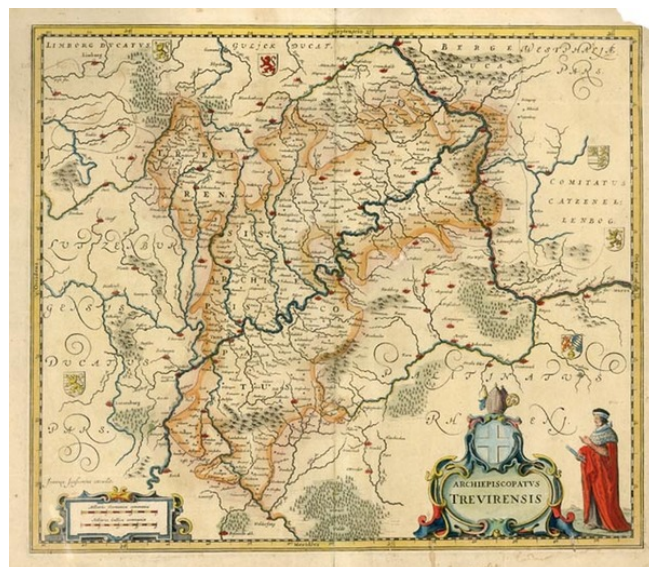

## Archiepiscopatus Trevirensis

**Stock#:** 10998  
**Map Maker:** Jansson  
**Date:** 1640  
**Place:** Amsterdam  
**Color:** Hand Colored  
**Condition:** VG  
**Size:** 20 x 15 inches  
**Price:** SOLD

### Description:

Decorative map of the Moselle & Rhine River Valleys, extending to Lutzenburg and Limburg. The Rhine is shown from Metz to Lintz and the Moselle from Sirick to Coblenz. Decorative cartouche. Tiny hole and a bit of soiling, plus the upper right corner margin is chipped to within about 2mm of the map image. Still, a good decorative example.