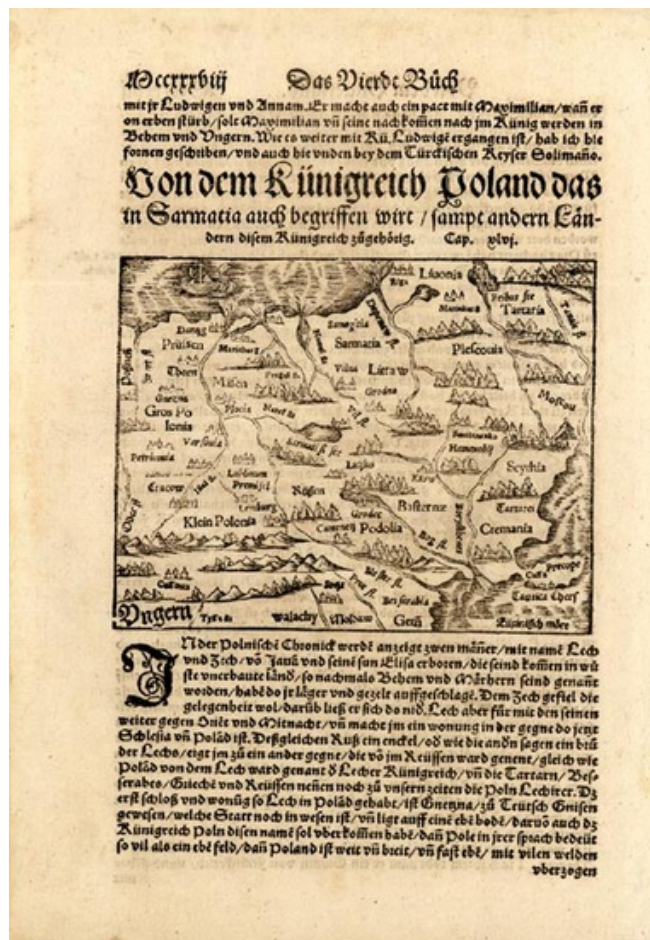

Barry Lawrence Ruderman Antique Maps Inc.

7407 La Jolla Boulevard
La Jolla, CA 92037

www.raremaps.com

(858) 551-8500
blr@raremaps.com

[Baltic, Poland, Russia]

Stock#: 10983
Map Maker: Munster
Date: 1579
Place: Basle
Color: Uncolored
Condition: VG+
Size: 6 x 5 inches
Price: SOLD

Description:

Interesting early map of part of Europe, extending from the Baltic to the Black Sea and centered on Poland. Shows towns, rivers, mountain, islands, etc. Munster's Cosmography was one of the most influential geographical works of the 16th Century. It was published in a number of editions over a half century and was continuously revised and updated to include new illustrations and updated information.