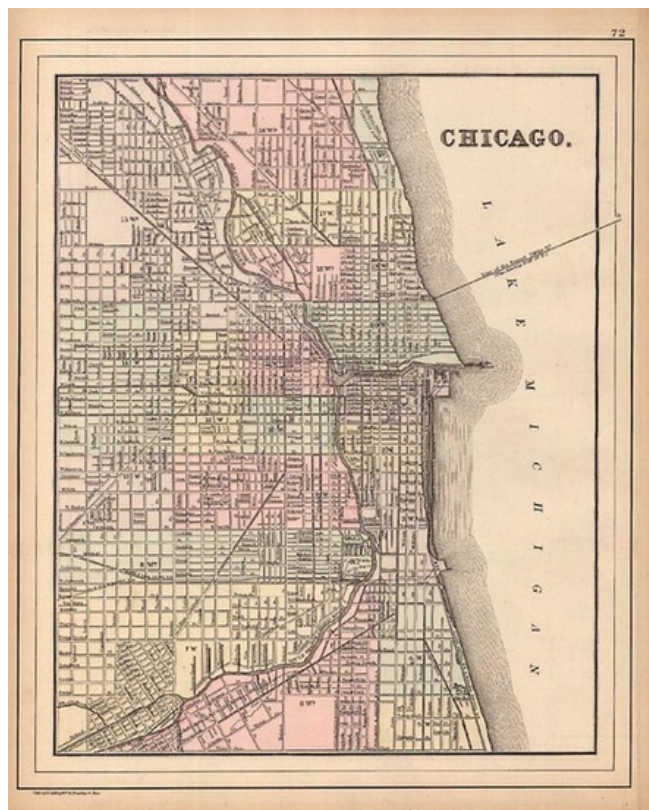

Barry Lawrence Ruderman Antique Maps Inc.

7407 La Jolla Boulevard
La Jolla, CA 92037

www.raremaps.com

(858) 551-8500
blr@raremaps.com

Chicago

Stock#: 10966
Map Maker: Bradley
Date: 1885
Place: Philadelphia
Color: Hand Colored
Condition: VG
Size: 14 x 11 inches
Price: SOLD

Description:

Decorative map of the city of Chicago, hand colored by wards. Shows streets, rivers, railroads, buildings etc. From a very rare late edition of SA Mitchell's New General Atlas.

Detailed Condition: