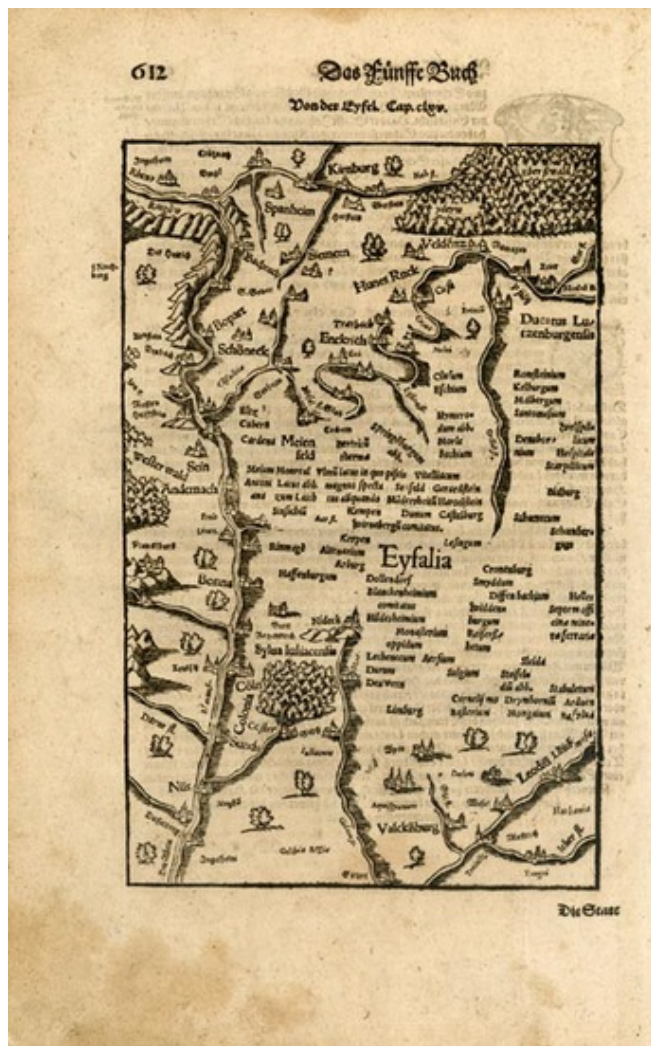

Barry Lawrence Ruderman Antique Maps Inc.

7407 La Jolla Boulevard
La Jolla, CA 92037

www.raremaps.com

(858) 551-8500
blr@raremaps.com

Von der Eyfel [Rhein River/Luxembourg region]

Stock#: 10956
Map Maker: Munster
Date: 1570
Place: Basle
Color: Uncolored
Condition: VG
Size: 9.5 x 7 inches
Price: SOLD

Description:

Interesting regional map, covering the Rhein River from Dusseldorf, Nus and Cologne to Bachrach and Binge. The confluence with the Moselle River is shown, extending up the Moselle to Trier and Pfaltz. Nice detail of the rivers, towns, castles, woods, etc.