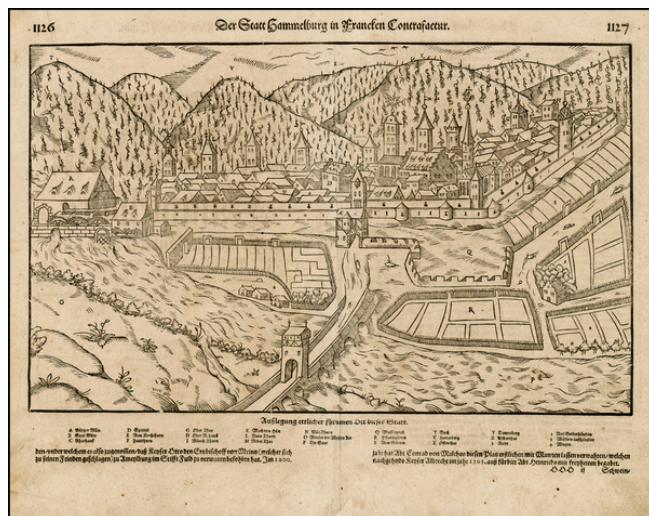

Barry Lawrence Ruderman Antique Maps Inc.

7407 La Jolla Boulevard
La Jolla, CA 92037

www.raremaps.com

(858) 551-8500
blr@raremaps.com

Der Statt Hammelberg in Francken Conerafactor

Stock#: 10955
Map Maker: Munster

Date: 1579
Place: Basle
Color: Uncolored
Condition: VG
Size: 15 x 9 inches

Price: SOLD

Description:

Attractive birdseye view of the city of Hameberg, showing fortifications and the river in the foreground and key locaitng significant places.

From the a 1579 edition of Munster's Cosmography, one of the most influential geographical works of the 16th Century, first published in 1544.

Detailed Condition: