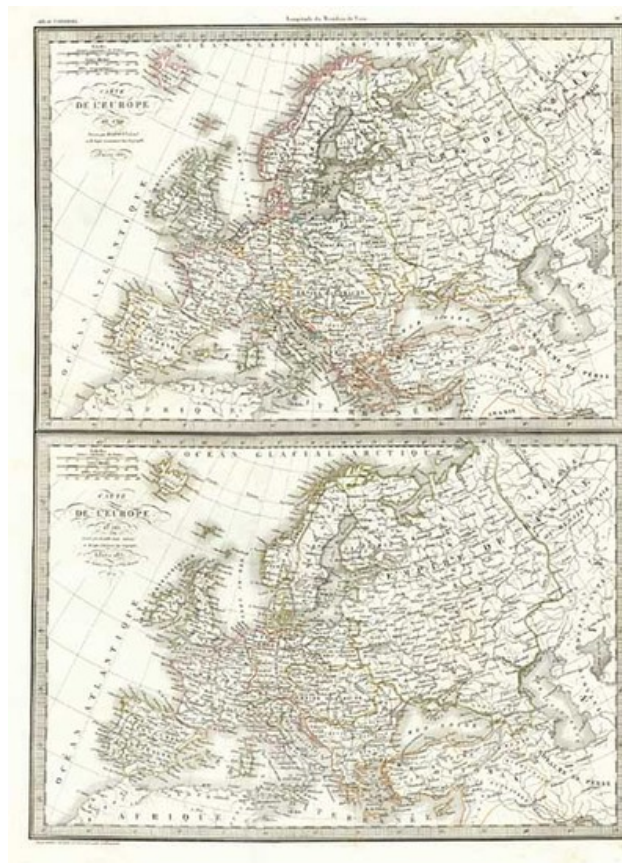

## Carte De L'Europe...1789 [with] Carte De L'Europe en 1813

**Stock#:** 1092  
**Map Maker:** Lapie  
**Date:** 1833  
**Place:** Paris  
**Color:** Outline Color  
**Condition:** VG  
**Size:** 21 x 16 inches  
**Price:** SOLD

### Description:

Two maps of Europe on a single sheet, detailing the evolving geo-political borders of Europe during the late 18th and early 19th Century. The map is marked by the dismemberment of Poland and rise of the Rhine Confederation, among other changes.