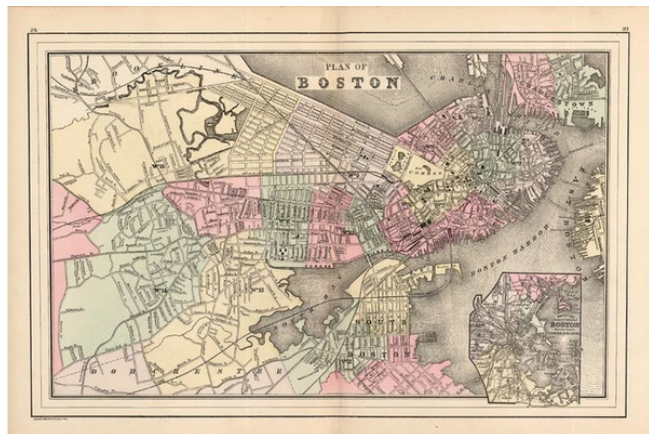

Barry Lawrence Ruderman Antique Maps Inc.

7407 La Jolla Boulevard
La Jolla, CA 92037

www.raremaps.com

(858) 551-8500
blr@raremaps.com

Plan of Boston

Stock#: 10910
Map Maker: Bradley & Bros.
Date: 1884
Place: Philadelphia
Color: Hand Colored
Condition: VG
Size: 21 x 13.5 inches
Price: SOLD

Description:

Highly detailed large format map of the city of Boston and environs, hand colored by wards. Shows railroad lines, roads, streets, wharfs, bridges, buildings, rivers and other landmarks. Extends to Charlestown. Large inset of Boston Harbor and Islands. A nice large format map of Boston, one of the best commercial atlas maps of the period.