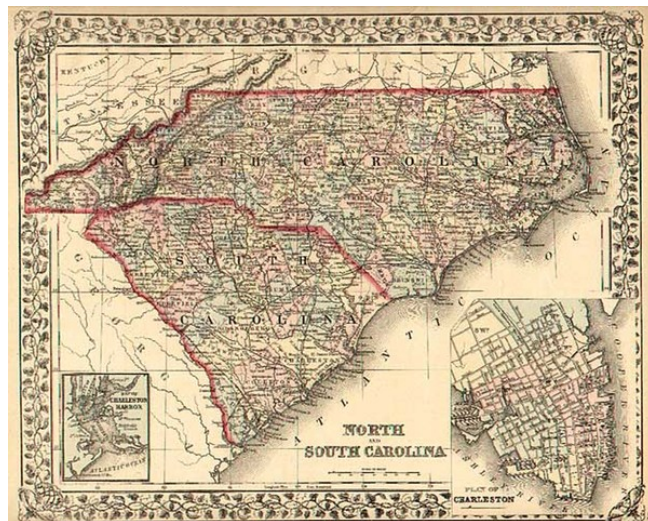

Barry Lawrence Ruderman Antique Maps Inc.

7407 La Jolla Boulevard
La Jolla, CA 92037

www.raremaps.com

(858) 551-8500
blr@raremaps.com

North and South Carolina

Stock#: 1081
Map Maker: Mitchell Jr.
Date: 1872
Place: Philadelphia
Color: Hand Colored
Condition: VG+
Size: 14 x 12 inches
Price: SOLD

Description:

Decorative map of the Carolinas with insets of Charleston and Charleston Harbor, hand colored by counties and showing towns, counties, roads, railroads, rivers, etc. Full margins. Kansas State Historical Society stamp at boom center margin, else a nice clean example.