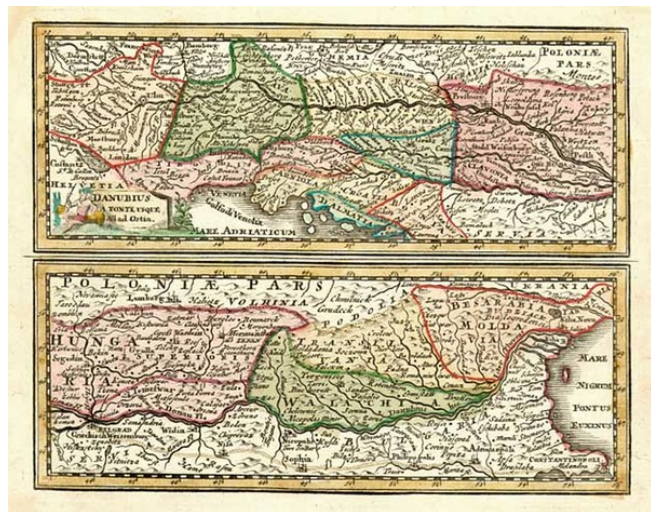

Barry Lawrence Ruderman Antique Maps Inc.

7407 La Jolla Boulevard
La Jolla, CA 92037

www.raremaps.com

(858) 551-8500
blr@raremaps.com

Danubius A Fonte Usque ...

Stock#: 1079
Map Maker: Zurner / Weigel
Date: 1729
Place: Nuremberg
Color: Hand Colored
Condition: VG
Size: 7.5 x 5.5 inches
Price: SOLD

Description:

Decorative map from a scarce A.F. Zurner atlas. Full original color. A scarce map. Shows the course of the Danube from its source to the Black Sea, in two parts.

Detailed Condition: