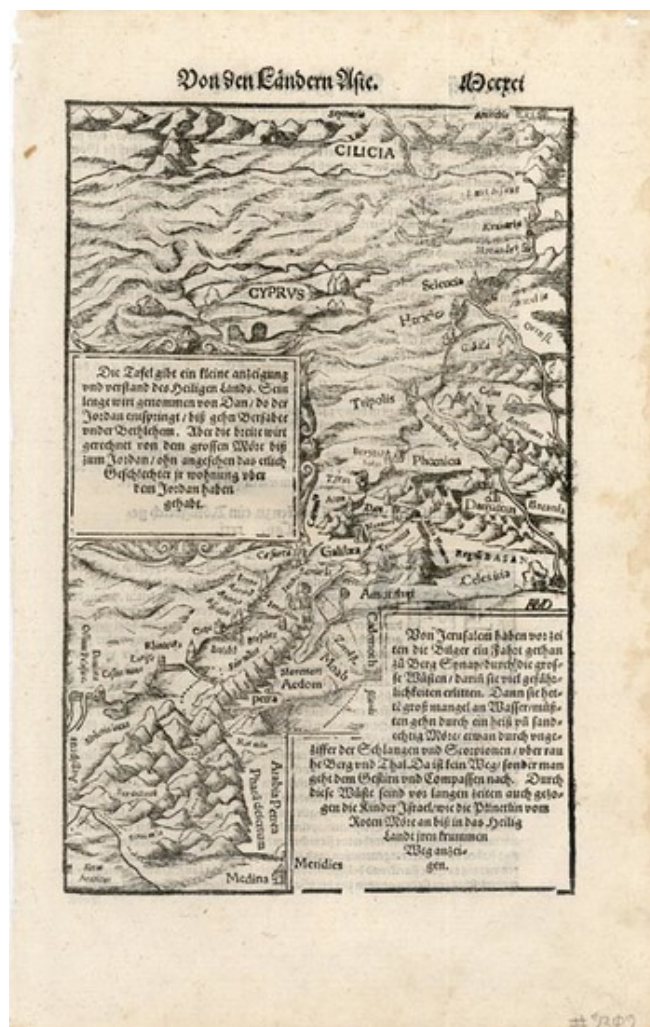

Barry Lawrence Ruderman Antique Maps Inc.

7407 La Jolla Boulevard
La Jolla, CA 92037

www.raremaps.com

(858) 551-8500
blr@raremaps.com

[Cyprus, Holy Land, Mediterranean]

Stock#: 10774
Map Maker: Munster
Date: 1578
Place: Basle
Color: Uncolored
Condition: VG
Size: 10.5 x 6.5 inches
Price: SOLD

Description:

Detailed map of the region from Cyprus and Sicily to Mount Sinai, centered on Tripoli, Phoenicia and Galilaea, from an early example of Munster's Cosmography. A very detailed map of the region, showing towns, mountains, rivers, etc. plus sailing vessels and other embellishments. Munster's Cosmography was one of the most influential geographical works of the 16th Century. It was published in a number of editions over a half century and was continuously revised and updated to include new illustrations and updated information. Laor 528.

**Barry Lawrence Ruderman
Antique Maps Inc.**

7407 La Jolla Boulevard
La Jolla, CA 92037

www.raremaps.com

(858) 551-8500
blr@raremaps.com

[Cyprus, Holy Land, Mediterranean]

Detailed Condition: