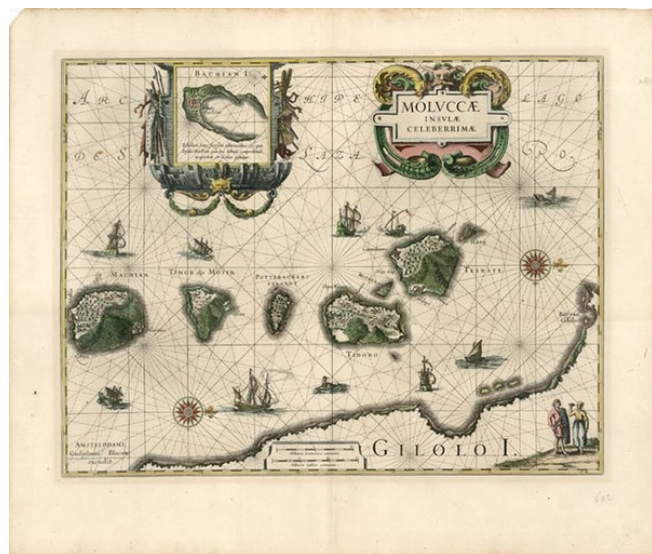

## Moluccae Insulae Celberrimae

**Stock#:** 10769  
**Map Maker:** Blaeu  
**Date:** 1630  
**Place:** Amsterdam  
**Color:** Hand Colored  
**Condition:** VG+  
**Size:** 19 x 15 inches  
**Price:** SOLD

### Description:

Blaeu's important and highly decorative map of the Spice Islands. Wonderful, highly decorative cartouche, which many collectors will recognize as the thematic logo for the Miami International Map Fair. The map features a large inset of the Island of Bachian (Batjan) in an elaborate frame as well as a Moluccan couple in the lower right corner in Europeanized native dress. Indicative of the area's commercial importance, Blaeu has filled the seas with both European and local ships, two of which are engaged in battle. Sea monsters and decorative compass roses are also shown. A striking wide margined example, with Latin text on the verso.