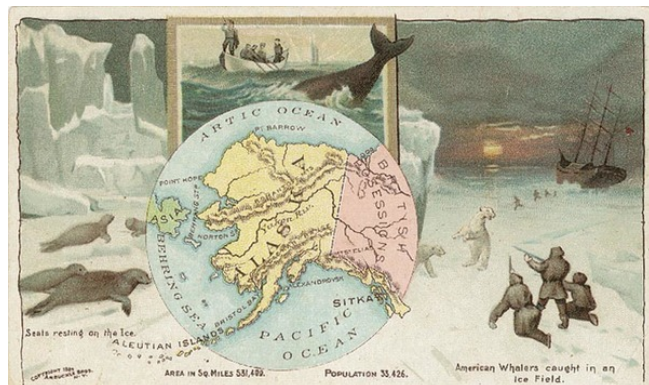

Barry Lawrence Ruderman Antique Maps Inc.

7407 La Jolla Boulevard
La Jolla, CA 92037

www.raremaps.com

(858) 551-8500
blr@raremaps.com

Alaska

Stock#: 10747
Map Maker: Arbuckle Brothers Coffee Co.
Date: 1889
Place: New York
Color: Color
Condition: VG
Size: 5 x 3 inches
Price: SOLD

Description:

Decorative and unusual trading card map from this famous series. Map is surrounded by decorative vignette, showing Seals resting on the ice, Wailing, and American Whalers caught in an Ice Field, w/Polar Bears.