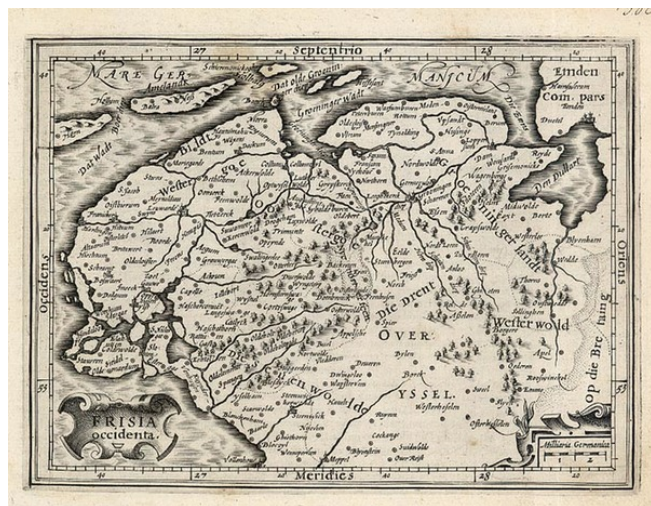

## Frisia Occidentia

**Stock#:** 10720  
**Map Maker:** Hondius - Mercator  
**Date:** 1607  
**Place:** Amsterdam  
**Color:** Uncolored  
**Condition:** VG+  
**Size:** 8 x 6 inches  
**Price:** SOLD

### Description:

Detailed regional map, extending from Emdent to Vollenhoue, including a number of offshore islands. Decorative cartouche. From an early Latin edition of the Mercator-Hondius Atlas Minor.