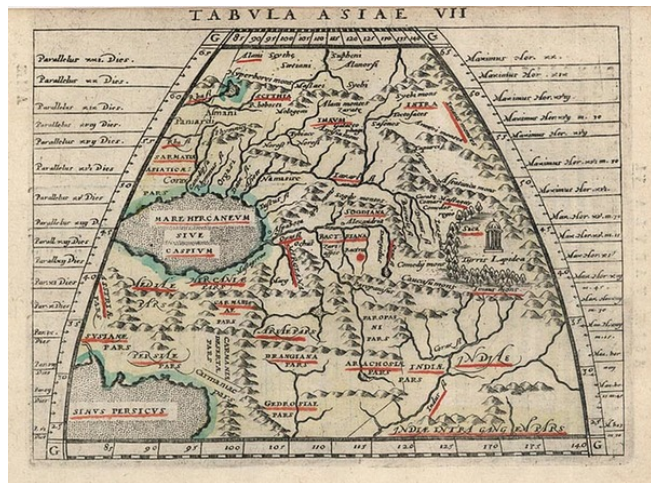

Barry Lawrence Ruderman Antique Maps Inc.

7407 La Jolla Boulevard
La Jolla, CA 92037

www.raremaps.com

(858) 551-8500
blr@raremaps.com

Tabula Asiae VII [Central Asia and Russia]

Stock#: 10666
Map Maker: Magini
Date: 1597
Place: Venice
Color: Hand Colored
Condition: VG
Size: 7 x 5.5 inches
Price: SOLD

Description:

Detailed map of the Persian Gulf, Caspian Sea and regions east to ancient India. From an early edition of Magini's Geographia, based upon the work of Ptolemy.

Detailed Condition: