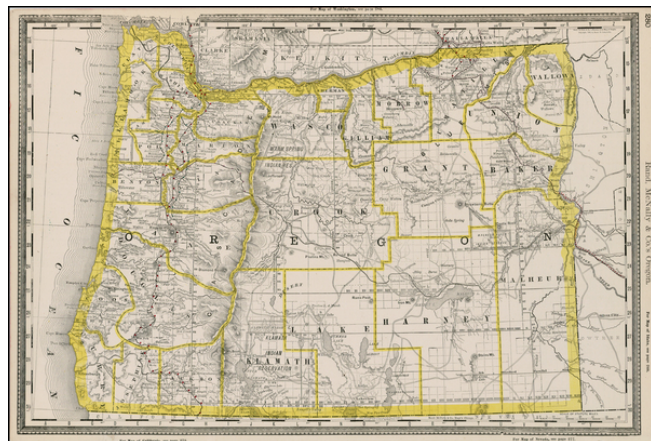

Barry Lawrence Ruderman Antique Maps Inc.

7407 La Jolla Boulevard
La Jolla, CA 92037

www.raremaps.com

(858) 551-8500
blr@raremaps.com

Rand McNally & Co.'s Oregon

Stock#: 10652
Map Maker: Rand & McNally
Date: 1889
Place: Chicago
Color: Color
Condition: VG
Size: 19.5 x 13 inches
Price: SOLD

Description:

Detailed map of Oregon, colored by counties. Shows towns, township surveys, roads, lakes, Indian Reservations, Military forts and Camps, railroads, stations, etc. A highly detailed map.

Detailed Condition: