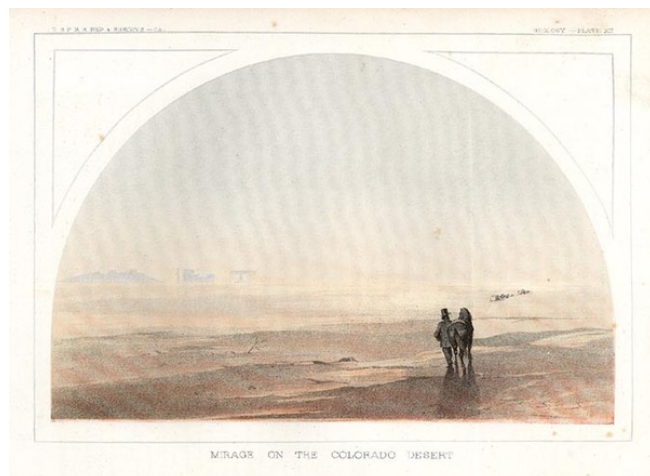

Barry Lawrence Ruderman Antique Maps Inc.

7407 La Jolla Boulevard
La Jolla, CA 92037

www.raremaps.com

(858) 551-8500
blr@raremaps.com

Mirage on the Colorado Desert

Stock#: 10648
Map Maker: U.S. Pacific RR Surveys
Date: 1855
Place: Washington
Color: Hand Colored
Condition: VG
Size: 9.5 x 7 inches
Price: SOLD

Description:

Gorgeous scene of a man and horse crossing the desert near the Colorado River, with a wagon train and monuments in the background. From Volume V of the Pacific RR Survey.

Detailed Condition: