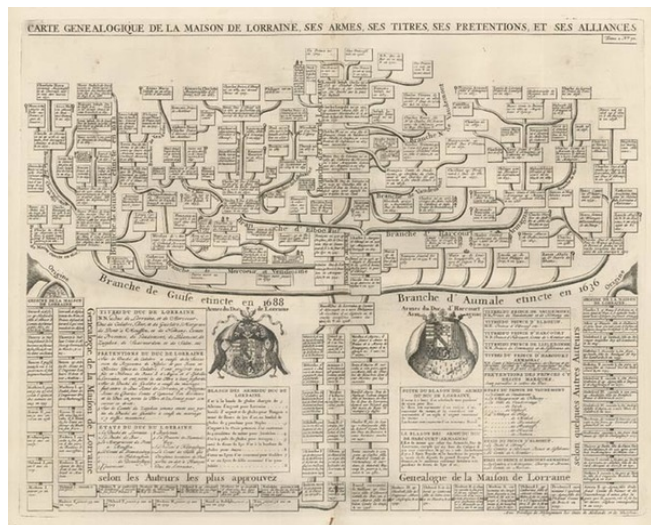

Stock#: 10639
Map Maker: Chatelain
Date: 1719
Place: Paris
Color: Uncolored
Condition: VG+
Size: 18 x 14 inches
Price: SOLD

Description:

Elaborate family tree of the house of Lorraine and two coats of arms (Dukes of Lorraine and Harcourt). The tree dates back to the 10th Century, and identifies Titles, alliances and other genealogical details. Very decorative. From Chatelain's monumental Atlas Historique.