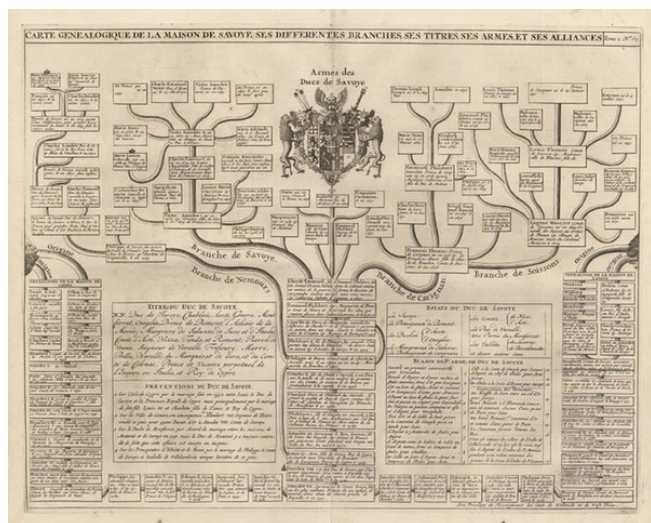

Stock#: 10638
Map Maker: Chatelain
Date: 1719
Place: Paris
Color: Uncolored
Condition: VG+
Size: 18 x 14 inches
Price: SOLD

Description:

Elaborate family tree of the house of Savoye and ornate coats of arms. The tree dates back to at least the 10th Century, and identifies Titles, alliances and other genealogical details. Very decorative. From Chatelain's monumental Atlas Historique. Minor tear at the upper centerfold, just entering the image.