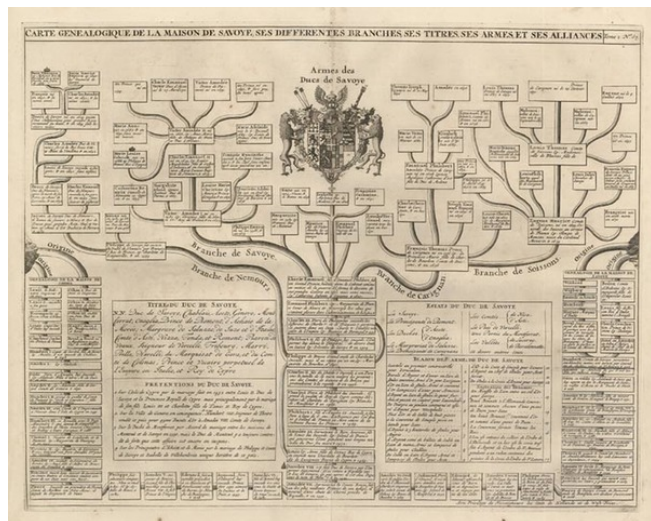

Stock#: 10638
Map Maker: Chatelain
Date: 1719
Place: Paris
Color: Uncolored
Condition: VG+
Size: 18 x 14 inches
Price: SOLD

Description:

Elaborate family tree of the house of Savoye and ornate coats of arms. The tree dates back to at least the 10th Century, and identifies Titles, alliances and other genealogical details. Very decorative. From Chatelain's monumental Atlas Historique. Minor tear at the upper centerfold, just entering the image.