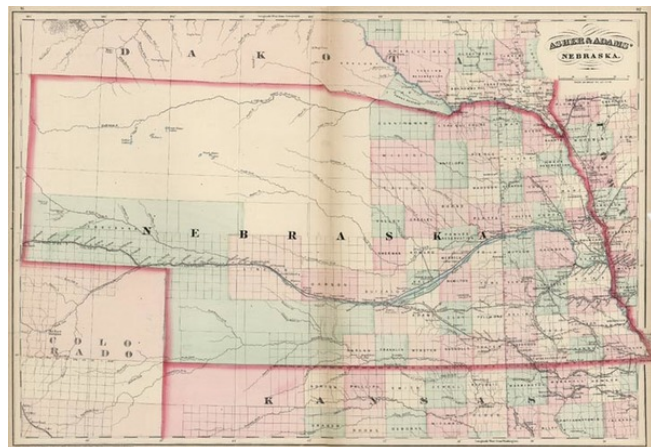

Barry Lawrence Ruderman Antique Maps Inc.

7407 La Jolla Boulevard
La Jolla, CA 92037

www.raremaps.com

(858) 551-8500
blr@raremaps.com

Asher & Adams' Nebraska

Stock#: 10627
Map Maker: Asher & Adams
Date: 1872
Place: New York
Color: Hand Colored
Condition: VG+
Size: 22 x 16 inches
Price: SOLD

Description:

Gorgeous large format railroad map, hand colored by counties. Shows railroads, towns, rivers, lakes, mountains, township surveys, forts, Indian Reservations, etc. Large unexplored region in NW Nebraska. Asher & Adams Atlas was conceived as a Railroad Atlas, but is probably most notably for its relatively unique style and excellent large format treatment of the states west of the Mississippi. A several marginal tears, two of which just enter the image. Normally a 125.00 map.