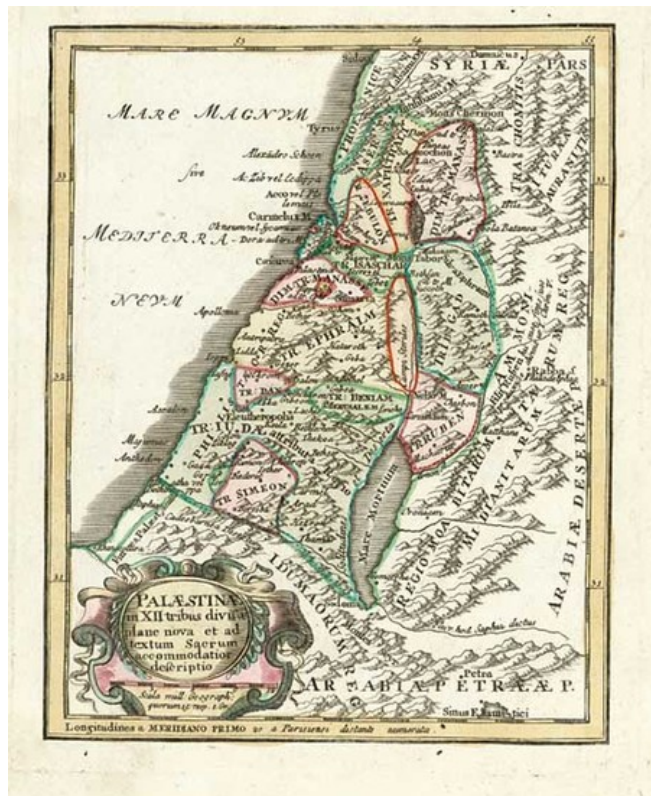

## Palaestina in XII tribus...

**Stock#:** 1060  
**Map Maker:** Zurner / Weigel  
**Date:** 1729  
**Place:** Nuremberg  
**Color:** Hand Colored  
**Condition:** VG  
**Size:** 7.5 x 5.5 inches  
**Price:** SOLD

### Description:

Decorative map from a scarce A.F. Zurner atlas. Full original color. A scarce map.