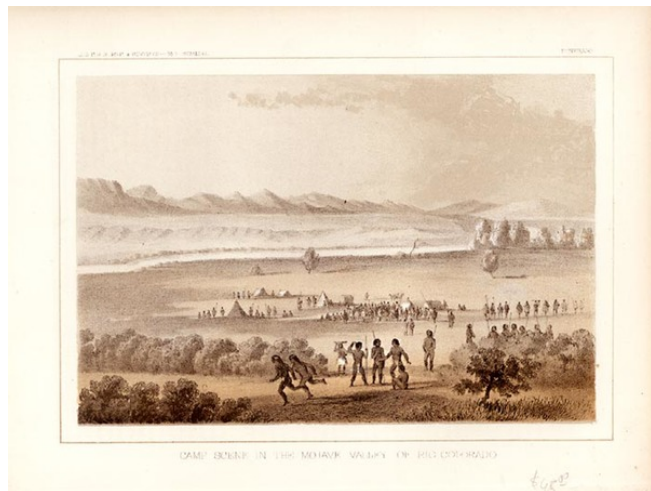

Barry Lawrence Ruderman Antique Maps Inc.

7407 La Jolla Boulevard
La Jolla, CA 92037

www.raremaps.com

(858) 551-8500
blr@raremaps.com

Camp Scene in the Mojave Valley of Rio Colorado

Stock#: 10594
Map Maker: U.S. Pacific RR Survey
Date: 1855
Place: Washington
Color: Hand Colored
Condition: VG
Size: 9 x 7 inches
Price: SOLD

Description:

Fascinating view of an Indian Encampment on the Colorado River, near the Mojave Desert. A large community of Indians goes about daily life in the valley. U.S.P.R.R. Exp. & Surveys, 35th Parallel. Itinerary. Lt. J.C. Tidball 2d. Artist.