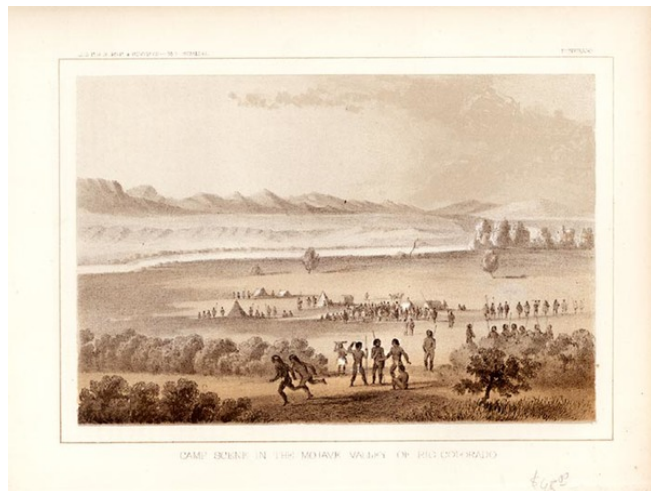

## Camp Scene in the Mojave Valley of Rio Colorado

**Stock#:** 10594  
**Map Maker:** U.S. Pacific RR Survey  
**Date:** 1855  
**Place:** Washington  
**Color:** Hand Colored  
**Condition:** VG  
**Size:** 9 x 7 inches  
**Price:** SOLD

### Description:

Fascinating view of an Indian Encampment on the Colorado River, near the Mojave Desert. A large community of Indians goes about daily life in the valley. U.S.P.R.R. Exp. & Surveys, 35th Parallel. Itinerary. Lt. J.C. Tidball 2d. Artist.