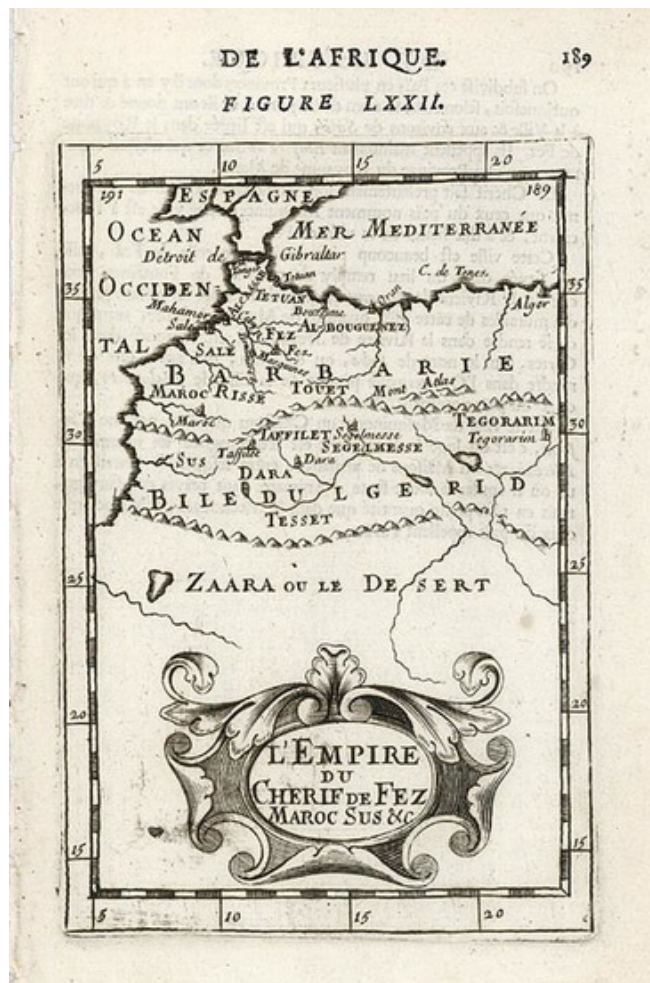

Barry Lawrence Ruderman Antique Maps Inc.

7407 La Jolla Boulevard
La Jolla, CA 92037

www.raremaps.com

(858) 551-8500
blr@raremaps.com

L'Empire Du Cherif De Fez Maro Sus &c.

Stock#: 10546
Map Maker: Mallet
Date: 1683
Place: Paris
Color: Uncolored
Condition: VG
Size: 6 x 4.5 inches
Price: SOLD