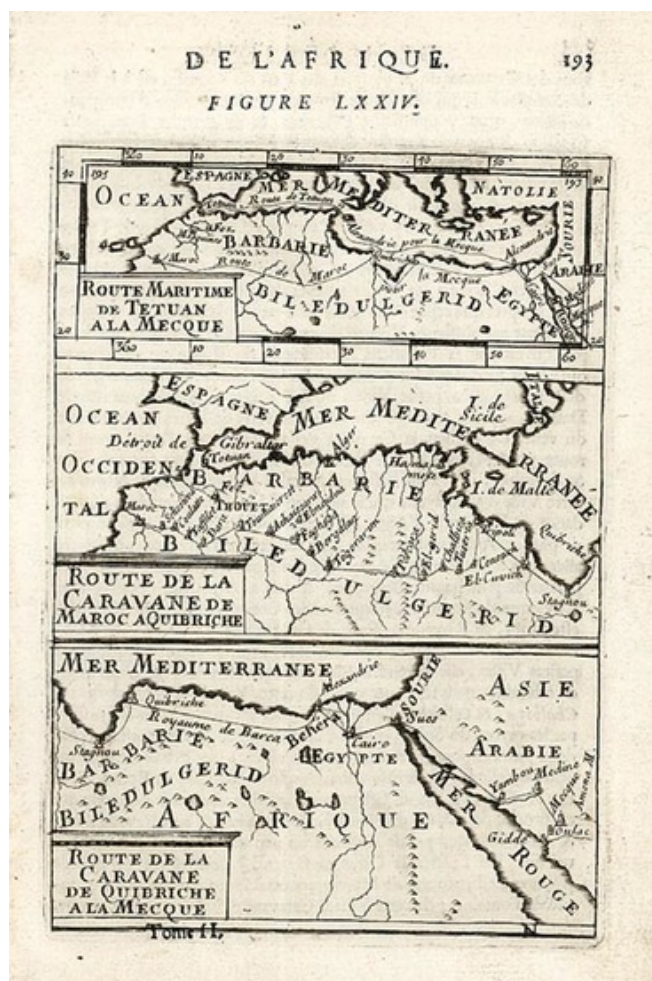

**Barry Lawrence Ruderman  
Antique Maps Inc.**

7407 La Jolla Boulevard  
La Jolla, CA 92037

www.raremaps.com

(858) 551-8500  
blr@raremaps.com

**Route Maritime De Tetuan A La Mecque [with] Route De La Caravane De Maroc A  
Quibrichie [with] Route De La Caravane De Quibrichie A La Mecque**

**Stock#:** 10545  
**Map Maker:** Mallet  
**Date:** 1683  
**Place:** Paris  
**Color:** Uncolored  
**Condition:** VG  
**Size:** 6 x 4.5 inches  
**Price:** SOLD

**Description:**

Interesting set of 4 maps, showing the Maritime Route of the Pilgrims going to Mecca. Nice dark impression. From Mallet's monumental Description de l' Univers, first published in Paris in 1683, perhaps the greatest work of its kind in the 17th Century.