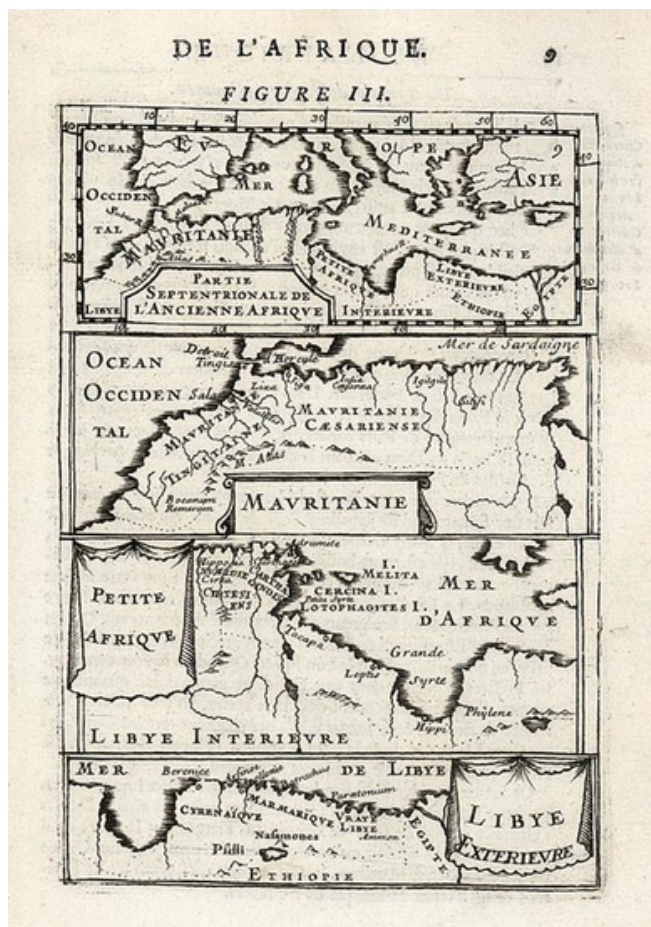

**Barry Lawrence Ruderman
Antique Maps Inc.**

7407 La Jolla Boulevard
La Jolla, CA 92037

www.raremaps.com

(858) 551-8500
blr@raremaps.com

Parie Septentrionale L'Ancienne Afrique [with] Mauritanie [with] Petite Afrique [with] Libeye Exterieur

Stock#: 10538
Map Maker: Mallet
Date: 1683
Place: Paris
Color: Uncolored
Condition: VG
Size: 6 x 4.5 inches
Price: SOLD

Description:

Interesting set of 4 maps, The Mediterranean and parts of North Africa. Nice dark impression. From Mallet's monumental Description de l' Univers, first published in Paris in 1683, perhaps the greatest work of its kind in the 17th Century.