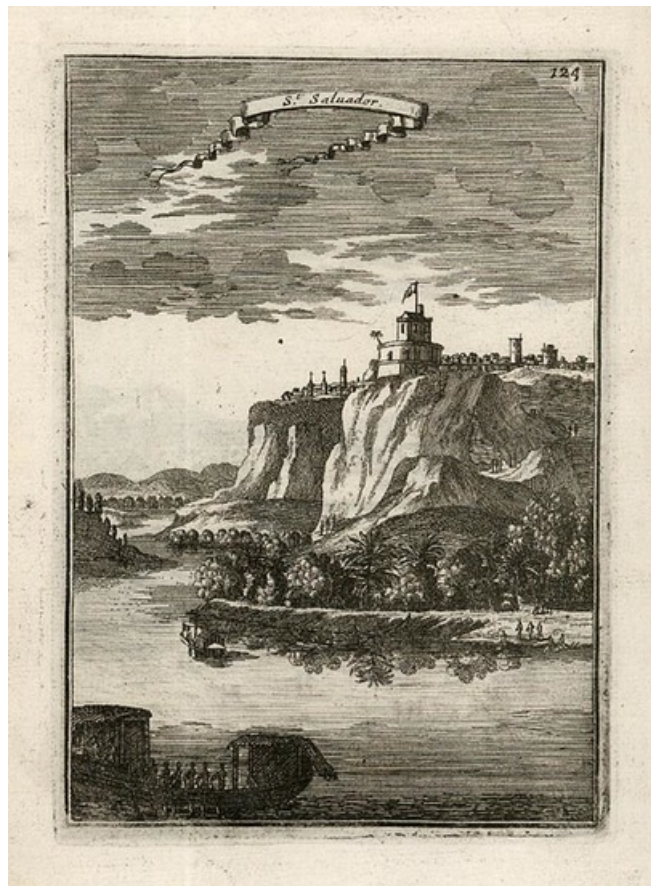

## St. Salvador

**Stock#:** 10496  
**Map Maker:** Mallet  
**Date:** 1683  
**Place:** Paris  
**Color:** Uncolored  
**Condition:** VG+  
**Size:** 6 x 4.5 inches  
**Price:** SOLD

### Description:

Decorative view of the fortified town overlooking the river, with boats in the foreground. From Mallet's monumental *Description de l' Univers*, first published in Paris in 1683, perhaps the greatest work of its kind in the 17th Century.