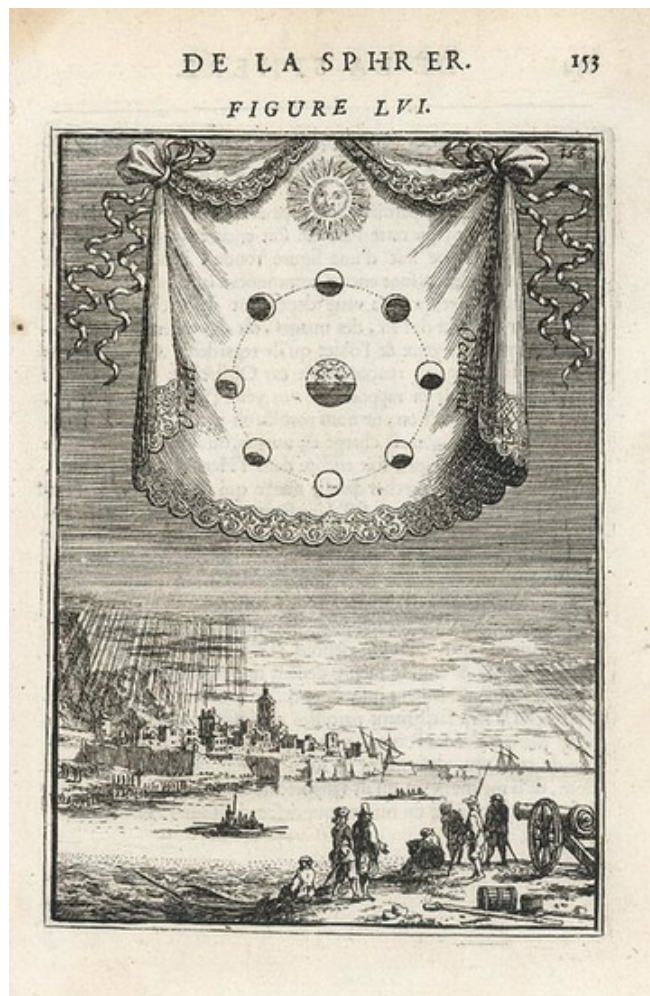

Barry Lawrence Ruderman Antique Maps Inc.

7407 La Jolla Boulevard
La Jolla, CA 92037

www.raremaps.com

(858) 551-8500
blr@raremaps.com

[Phases of the Moon]

Stock#: 10483
Map Maker: Mallet
Date: 1683
Place: Paris
Color: Uncolored
Condition: VG
Size: 6 x 4.5 inches
Price: SOLD

Description:

Decorative work showing the phases of the moon, with onlookers in the foreground. From Mallet's monumental *Description de l' Univers*, first published in Paris in 1683, perhaps the greatest work of its kind in the 17th Century. Complete sets of this work are now fetching in excess of \$15,000.00.