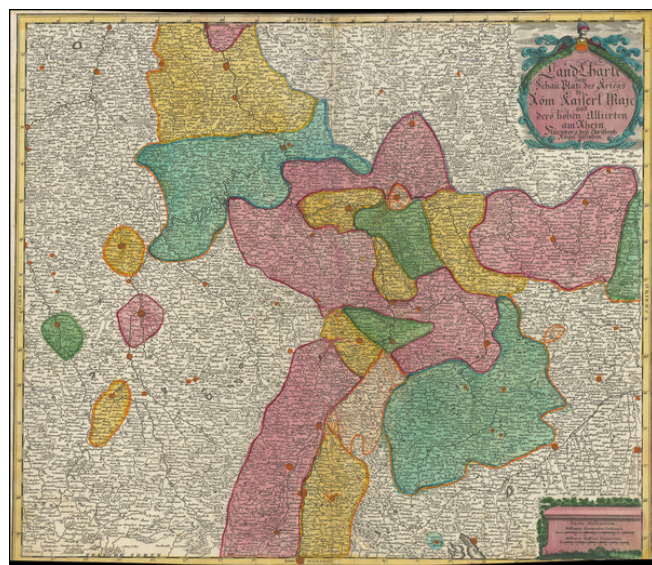

Stock#: 104449
Map Maker: Riegel
Date: 1690 circa
Place: Nuremberg
Color: Hand Colored
Condition: VG
Size: 24 x 21 inches
Price: \$ 450.00

Description:

Map of the Theatre of War of the Roman Imperial Majesty and High Allies on the Rhine

Rare separately published map of the the southern half of modern Germany and neighboring regions, published in Nuremberg by Christoph Riegel.

The map shows the area from Düsseldorf in the north to Basel in the south, from Bamberg in the east to Namur in the west, with Kaiserslautern in the center.

Rarity

The map is very rare. We note an example in the [Moravian National Library](#).

Paul Emil Richter also notes an example in the British Library (*Bibliotheca geographica Germaniae Litteratur der Landes- und Volkskunde des Deutschen Reichs. Bearb. im Auftrage der Zentral-Kommission für Wissenschaftliche Landeskunde von Deutschland*, p. 108, 1896).

Detailed Condition:

Original hand coloring. Narrow margins, with some loss of neatline at the bottom.