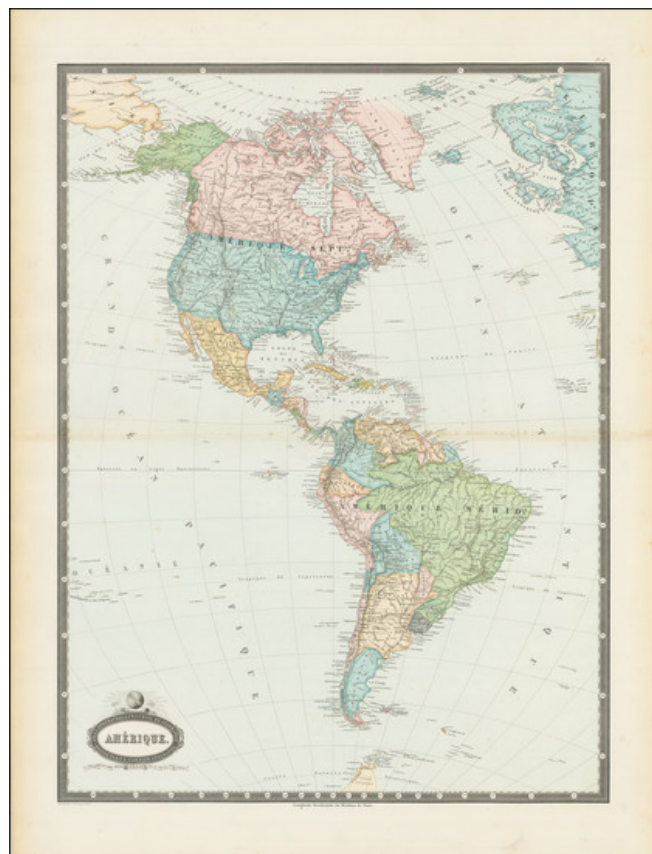

Barry Lawrence Ruderman Antique Maps Inc.

7407 La Jolla Boulevard
La Jolla, CA 92037

www.raremaps.com

(858) 551-8500
blr@raremaps.com

Amerique . . . 1860

Stock#: 104360
Map Maker: Garnier
Date: 1860
Place: Paris
Color: Hand Colored
Condition: VG
Size: 20 x 27 inches
Price: \$ 175.00

Description:

Decorative and highly detailed map of America from Garnier's rare and highly sought-after *Atlas Spheroidal...*, published in Paris in 1860.

The Panama Canal has not yet been built. Colombia is "Nouvelle Grenade" and Alaska is "Amerique Russe". Much of the Amazon is labeled as "Selvas", or tropical rainforests, and "Région Inconnue".

Garnier's maps are prized for their fine colors and precise details.

Detailed Condition: