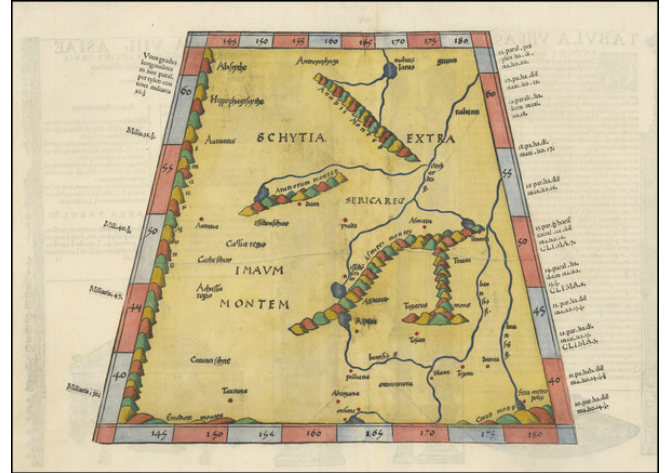

## [Central Asia] Tabula VIII Asiae (Title on Verso)

**Stock#:** 103000  
**Map Maker:** Fries  
**Date:** 1525  
**Place:** Strasbourg  
**Color:** Hand Colored  
**Condition:** VG+  
**Size:** 16 x 12 inches  
**Price:** \$ 295.00

### Description:

Gorgeous Ptolemaic map of Central Asia, Tartary and Western China, from Lorenz Fries' edition of Ptolemy's *Geographia*.

This map is largely based on the 1513 map by Waldseemuller.