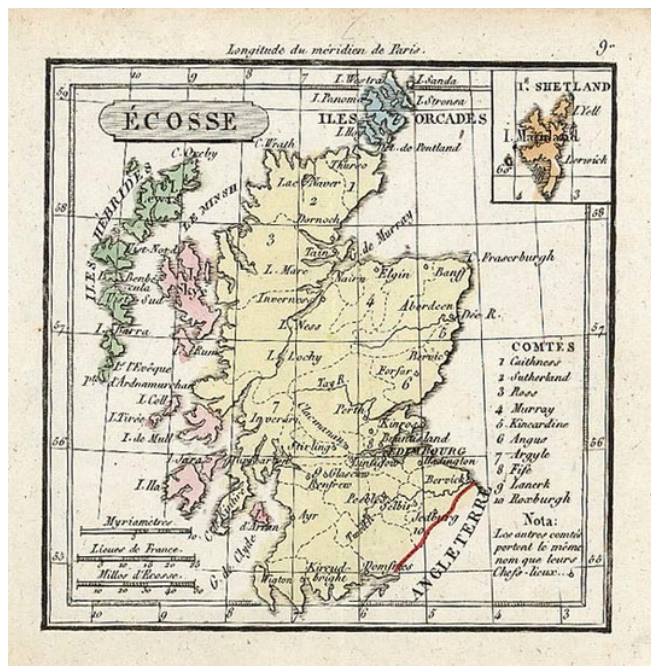

Barry Lawrence Ruderman Antique Maps Inc.

7407 La Jolla Boulevard
La Jolla, CA 92037

www.raremaps.com

(858) 551-8500
blr@raremaps.com

Ecosse

Stock#: 10269
Map Maker: Anonymous
Date:
Place:
Color: Hand Colored
Condition:
Size: 4 x 4 inches
Price: SOLD

Description:

Small interesting and detailed map of region showing major cities and ports.

Detailed Condition: