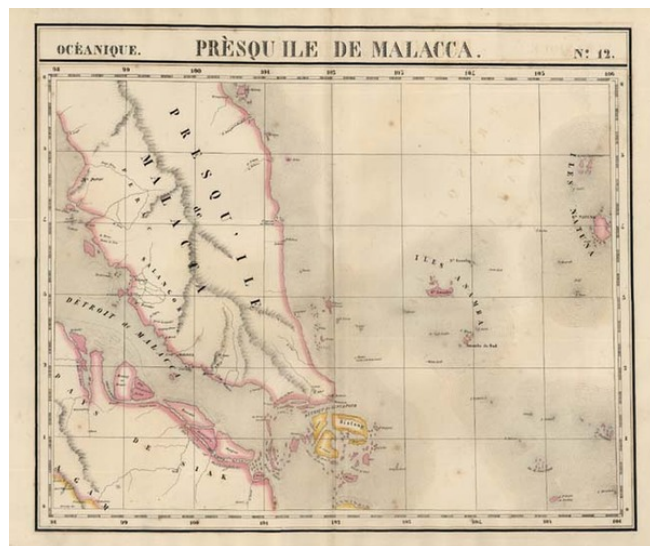

**Barry Lawrence Ruderman
Antique Maps Inc.**

7407 La Jolla Boulevard
La Jolla, CA 92037

www.raremaps.com

(858) 551-8500
blr@raremaps.com

Presqu' Ilse De Malacca. Oceanique No. 12.

Stock#: 10261
Map Maker: Vandermaelen
Date: 1825
Place: Brussels
Color: Hand Colored
Condition: VG
Size: 20 x 18 inches
Price: SOLD

Description:

Detailed regional map, centered on the Straits of Singapore, and extending to Pyas De Siak, Tronganon, Malacca, Mt. Perac, and the Natuna Islands. A few very tiny spots, but generally a nice example.