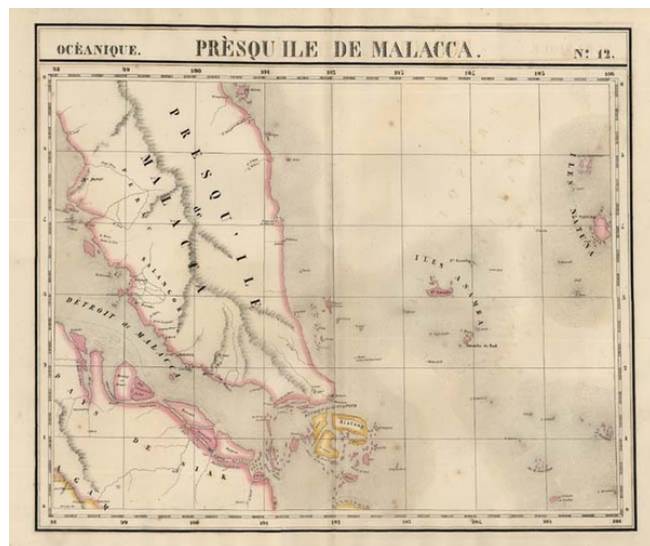

**Barry Lawrence Ruderman  
Antique Maps Inc.**

7407 La Jolla Boulevard  
La Jolla, CA 92037

www.raremaps.com

(858) 551-8500  
blr@raremaps.com

---

**Presqu' Ilse De Malacca. Oceanique No. 12.**

**Stock#:** 10261  
**Map Maker:** Vandermaelen  
**Date:** 1825  
**Place:** Brussels  
**Color:** Hand Colored  
**Condition:** VG  
**Size:** 20 x 18 inches  
**Price:** SOLD

**Description:**

Detailed regional map, centered on the Straits of Singapore, and extending to Pyas De Siak, Tronganon, Malacca, Mt. Perac, and the Natuna Islands. A few very tiny spots, but generally a nice example.