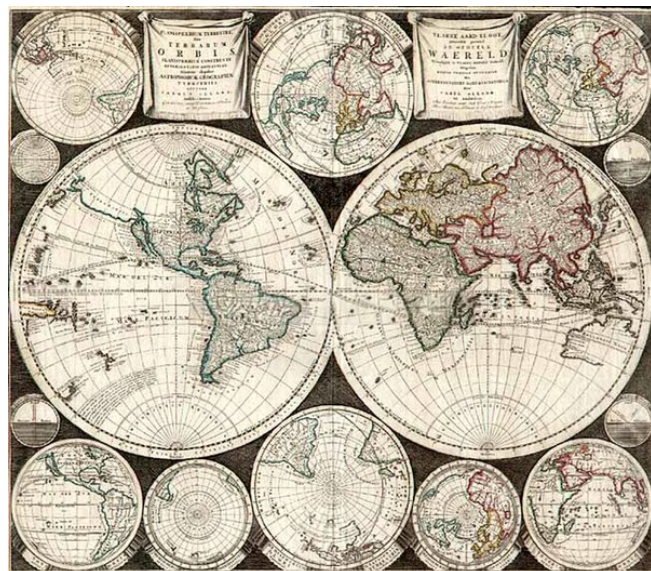

Barry Lawrence Ruderman Antique Maps Inc.

7407 La Jolla Boulevard
La Jolla, CA 92037

www.raremaps.com

(858) 551-8500
blr@raremaps.com

Planisphaerium Terrestre Sive Terrarum Orbis...

Stock#: 1026
Map Maker: Allard
Date: 1696
Place: Amsterdam
Color: Outline Color
Condition: VG-
Size: 23.5 x 20.5 inches
Price: SOLD

Description:

Decorative map of the World, Showing California as an Island. Double Hemisphere map, surrounded by additional hemispheric projections, one of the earliest maps to abandon the baroque style of the 17th Century for a more scientific appearance. Traditional double hemisphere, plus eith other spheres, showing the world in various orientations. Allard's innovative style was copied by a number of other mapmakers, including Schenk, Zurner, Homann and Seutter. Shirley 578. A nice dark example of this historically significant world map Narrowed margins, as issued. The upper right corner of the map has a long tear which has been archivally repaired on the verso and is nearly invisible. A visually striking example.