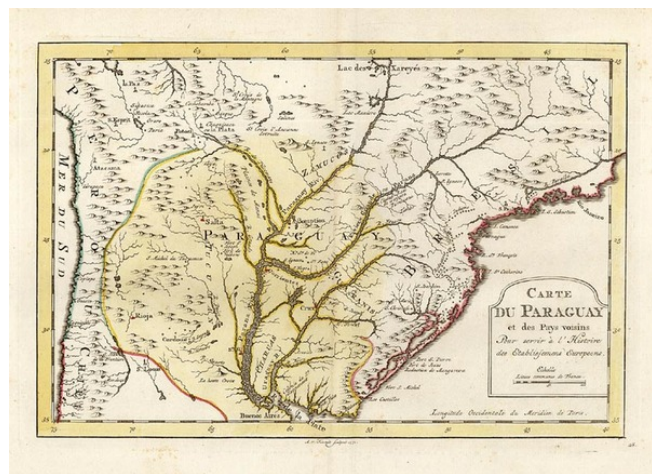

## Carte Du Paraguay . . .

**Stock#:** 10197  
**Map Maker:** Krevelt  
**Date:** 1771  
**Place:** Amsterdam  
**Color:** Hand Colored  
**Condition:** VG+  
**Size:** 12 x 8.5 inches  
**Price:** SOLD

### Description:

Highly detailed regional map, centered on Buenos Aires and the Rio de la Plata, Parana, Paraguay and Uruguay and extending north to Rio De Janeiro and Lac des Xareyes, and west to the Peruvian Coastline. Based upon and earlier may by Bellin.