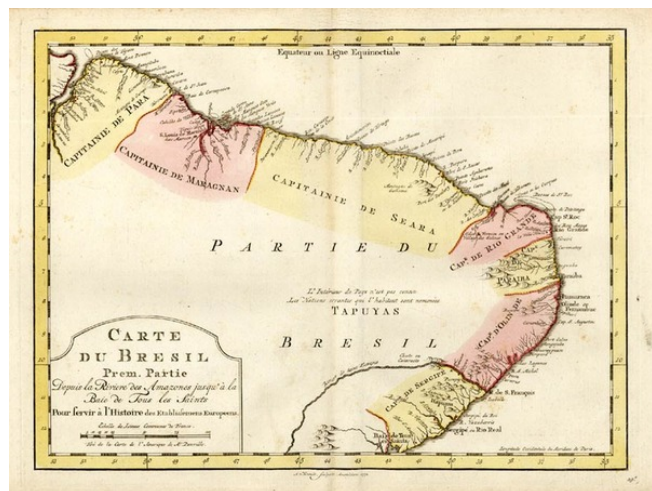

Barry Lawrence Ruderman Antique Maps Inc.

7407 La Jolla Boulevard
La Jolla, CA 92037

www.raremaps.com

(858) 551-8500
blr@raremaps.com

Carte Du Bresil, Prem. Partie...

Stock#: 10195
Map Maker: Krevelt
Date: 1771
Place: Amsterdam
Color: Hand Colored
Condition: VG+
Size: 13 x 10 inches
Price: SOLD

Description:

Detailed regional map of the coast of Brazil, from Maracana to Baye de Tous les Saints. Covers Capitanie De Maragnan, Seara, Rio Grande, Paraiba, D'Olinde and Sergipe. Includes a decorative title cartouche. Based upon an earlier map by Nicholas Bellin.