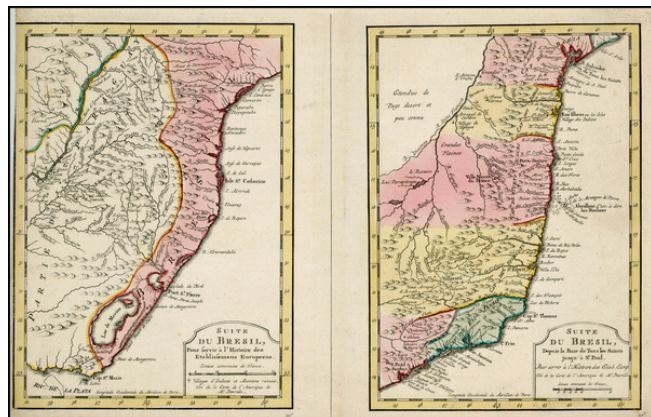

Barry Lawrence Ruderman Antique Maps Inc.

7407 La Jolla Boulevard
La Jolla, CA 92037

www.raremaps.com

(858) 551-8500
blr@raremaps.com

Suite Du Bresil . . . [2 maps]

Stock#: 10194
Map Maker: Krevelt
Date: 1773
Place: Amsterdam
Color: Hand Colored
Condition: VG+
Size: 13 x 9 inches
Price: SOLD

Description:

Nice pair of maps of Brazil, from this scarce Dutch work. One map extends from Catinra and Barre d'Iguape to Lac de Merim and Cap. Se. Marie and is centered on Isle Se. Catherine. The second map extends from S. Paul Santos to San Salvador, and is centered on Abrolhos des Rochers.