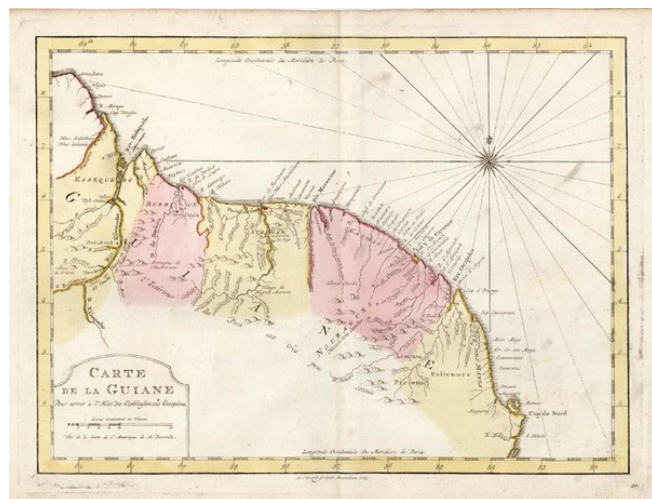

Barry Lawrence Ruderman Antique Maps Inc.

7407 La Jolla Boulevard
La Jolla, CA 92037

www.raremaps.com

(858) 551-8500
blr@raremaps.com

Carte De La Guiane . . .

Stock#: 10192
Map Maker: Krevelt
Date: 1773
Place: Amsterdam
Color: Hand Colored
Condition: VG+
Size: 12 x 8.5 inches
Price: SOLD

Description:

Detailed regional map, extending from Amacahra and Riv. Dssequibo to Cap de Nord and R. Arawari, with a decorative compass rose. Scarce Dutch map, based upon an earlier map by Nicholas Bellin.