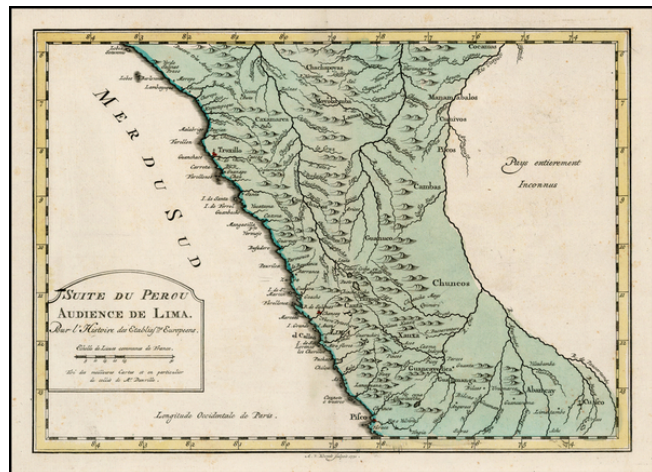

## Suite De Perou Audience De Lima . . .

**Stock#:** 10191  
**Map Maker:** Krevelt  
**Date:** 1771  
**Place:** Amsterdam  
**Color:** Hand Colored  
**Condition:** VG+  
**Size:** 12 x 8.5 inches  
**Price:** SOLD

### Description:

Detailed map of Peru, extending from Lobos Sotavenio and Chachapoyas to Pisco and Cusco. Centered on Lima, Canta and Truxillo. Scarce Dutch map, based upon an earlier work by Nicholas Bellin.