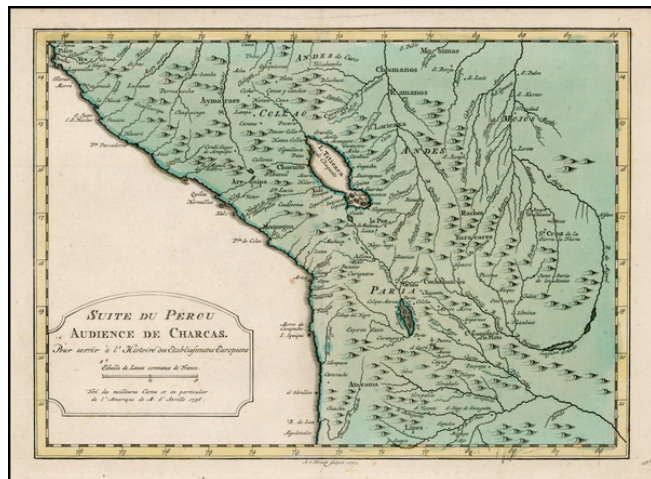

Barry Lawrence Ruderman Antique Maps Inc.

7407 La Jolla Boulevard
La Jolla, CA 92037

www.raremaps.com

(858) 551-8500
blr@raremaps.com

Suite De Perou Audience De Charcas. . . 1756

Stock#: 10190
Map Maker: Krevelt
Date: 1771
Place: Amsterdam
Color: Hand Colored
Condition: VG+
Size: 12 x 8.5 inches
Price: SOLD

Description:

Detailed map of Peru, centered on Lake Titicaca. Scarce Dutch map, based upon an earlier map by D'Anville.

Detailed Condition: