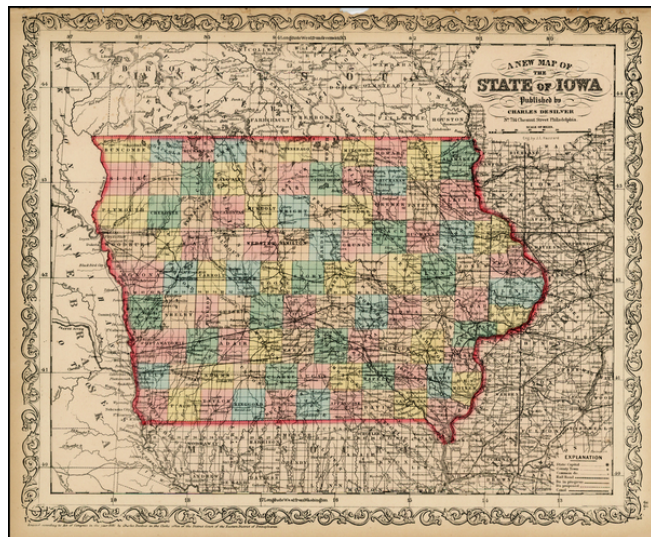

Barry Lawrence Ruderman Antique Maps Inc.

7407 La Jolla Boulevard
La Jolla, CA 92037

www.raremaps.com

(858) 551-8500
blr@raremaps.com

A New Map Of The State Of Iowa . . .

Stock#: 10187
Map Maker: Desilver
Date: 1859
Place: Philadelphia
Color: Hand Colored
Condition: VG
Size: 15.5 x 12.5 inches
Price: SOLD

Description:

Rare late Desilver edition of this detailed map of Iowa, handcolored by counties, showing railroads, stage lines, canals, roads, rivers, lakes, forts and other details. Perhaps the best map of Iowa from the period. Desilver was active from 1855 to 1860, but editions of his 1859 and 1860 atlas are extremely rare.