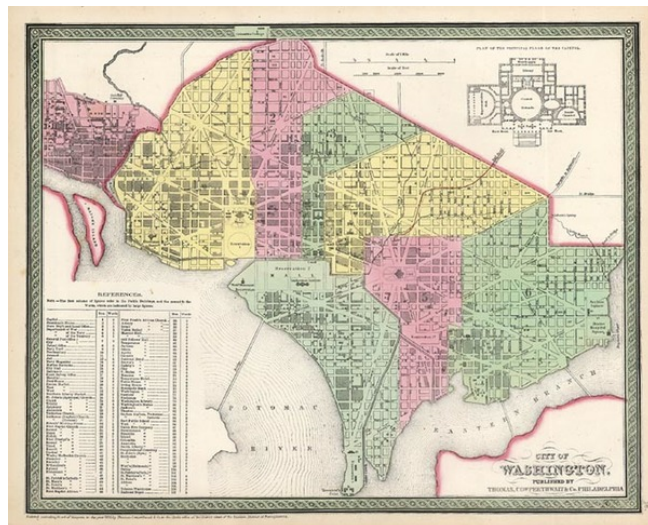

Barry Lawrence Ruderman Antique Maps Inc.

7407 La Jolla Boulevard
La Jolla, CA 92037

www.raremaps.com

(858) 551-8500
blr@raremaps.com

City of Washington

Stock#: 10182
Map Maker: Thomas, Cowperthwait & Co.
Date: 1850
Place: Philadelphia
Color: Hand Colored
Condition: VG+
Size: 15 x 12 inches
Price: SOLD

Description:

Early map of Washington DC. Colored by ward, shows streets, buildings, bridges, railroad lines, etc. Key to main buildings and plan of the Capitol. A very nice example.

Detailed Condition: