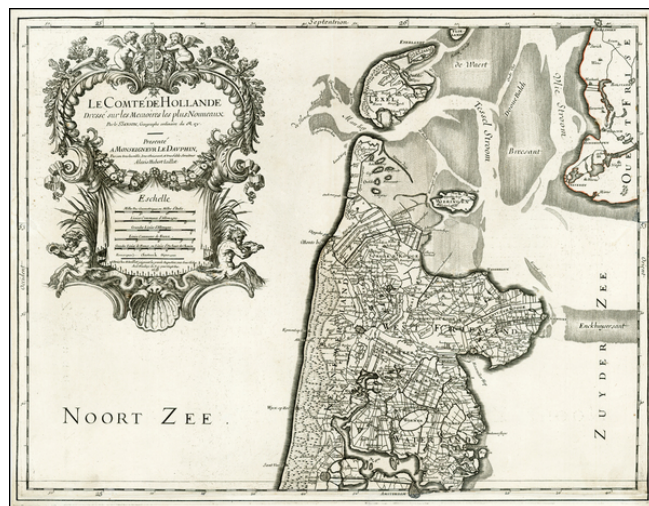

## Le Comte De Hollande Dressee sur les Memoires les plus Nouveaux . . . 1681

**Stock#:** 1017hh  
**Map Maker:** Jaillot  
**Date:** 1681  
**Place:** Paris  
**Color:** Uncolored  
**Condition:** VG  
**Size:** 23 x 18 inches  
**Price:** SOLD

### Description:

Scarce early edition of Jaillot's map of Holland.

The map extends from Amsterdam in the south to Texel in the north.